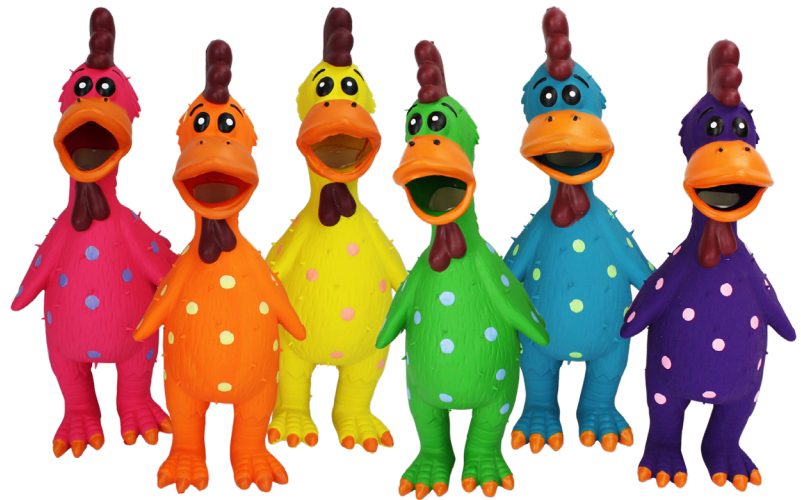

**GLOBKENS -
STUFFED LATEX ROOSTERS
WITH POLKA DOTS - SQUAWKS**

3161001 - ASSORTED COLORS 29cm