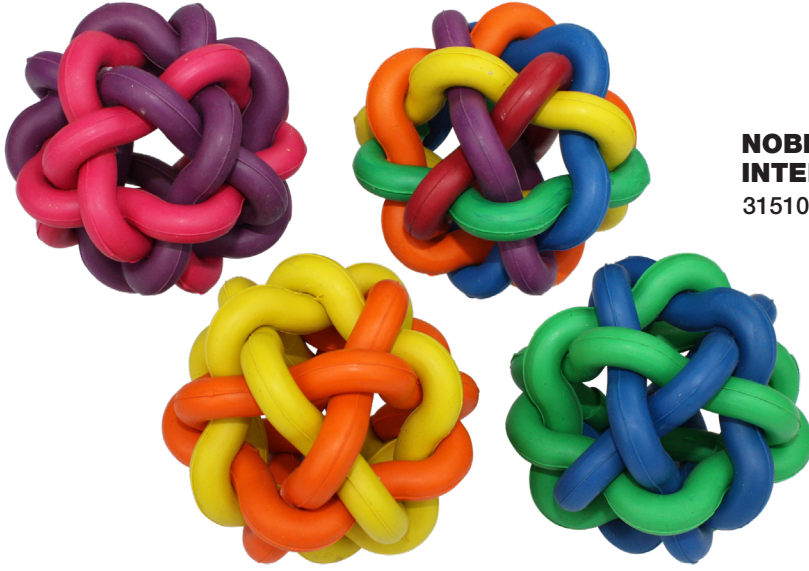

**POLAR PALS 2PK -
STUFFED LATEX TOY - SQUEAKS**
3117047 - Penguin and Igloo 2pk - 10cm
3117048 - Polar Bear and Igloo 2pk - 10cm

**POLKA DOT BALLS -
STUFFED LATEX TOY - SQUEAKS**
3161150 - ASSORTED COLORS 10cm

NOBBLY WOBBLY® - INTERWOVEN RUBBER BALL
3151020 - ASSORTED COLORS 10cm

Nobbly Wobbly dog toys are so much fun! These brightly colored rubber dog toys are just what your pet needs to take fetch to a whole new level. Made of colorful interwoven rubber tubes, these dog toys are great for playing fetch in the dog park or backyard. Available in assorted colors.