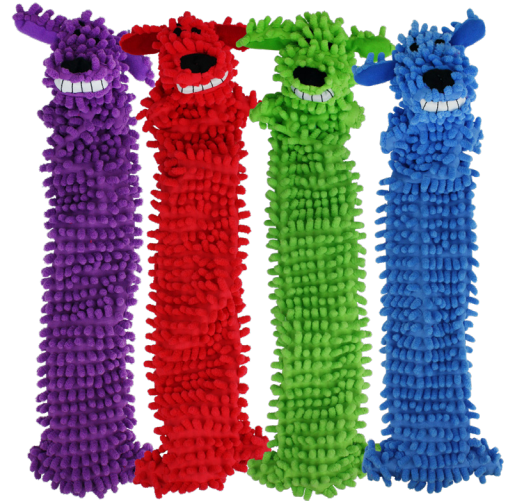

The Lamb! The Legend!

LAMB CHOP® JUMBO XL - WITH SQUEAKER
3148312 - 61cm

**BEST
SELLER!**

LAMB CHOP® ORIGINAL - WITH SQUEAKER
3148375 - 27cm

LAMB CHOP® ORIGINAL MINI - WITH SQUEAKER
3148371 - 15cm

LOOFA DOG®

LOOFA DOG® ORIGINAL - WITH SQUEAKER

3147712 - 30.5cm 3147718 - 46cm 3147744 - 61cm

LOOFA DOG® FLOPPY LIGHT WEIGHT - NO STUFFING WITH SQUEAKER

3127483 - 30.5cm

LOOFA DOG® LATEX - SOFT STUFFED LATEX WITH SQUEAKER

**BEST
SELLER!**

**DUCKWORTH® -
VIBRANT COLORS, PERFECT FOR HUGS
AND SQUEAKS!**

3137701 - ASSORTED COLORS 33cm

**DEANIE THE DUCK -
PLUSH, COLORFUL AND SQUEAKS**

3143680 - ASSORTED COLORS 23cm

**GLOBLETS PLUSH -
PLUSH PIGS THAT SQUEAK**