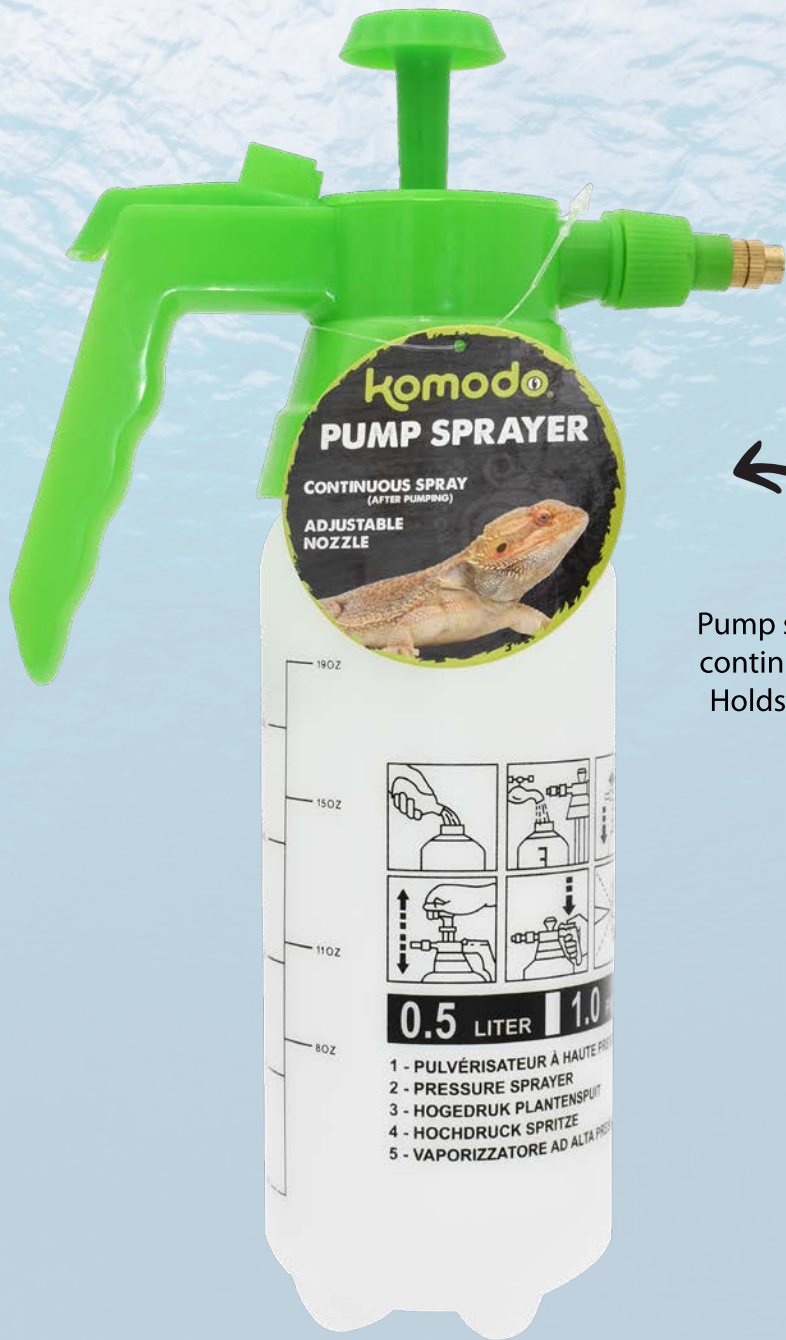

KOMODO® PUMP SPRAYER

Item#93405

Size: 16 fl/oz

Pump sprayer for
continuous mist!
Holds 0.5 Liters