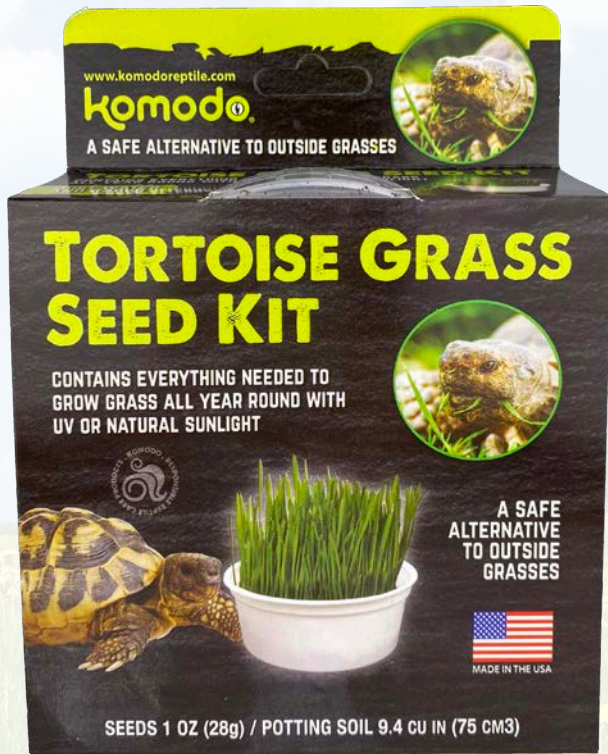

# SEED KITS

There's nothing fresher than freshly grown treats for reptiles. With these easy to use seed kits, customers can flex their green thumb while also producing some tasty snacks for their tortoise, bearded dragon, or other plant enjoying pet.

## TORTOISE GRASS SEED KIT

Item#93181

1 oz

BEST SELLER!

## DANDELION SEED KIT

Item#93180

1 oz

BEST SELLER!