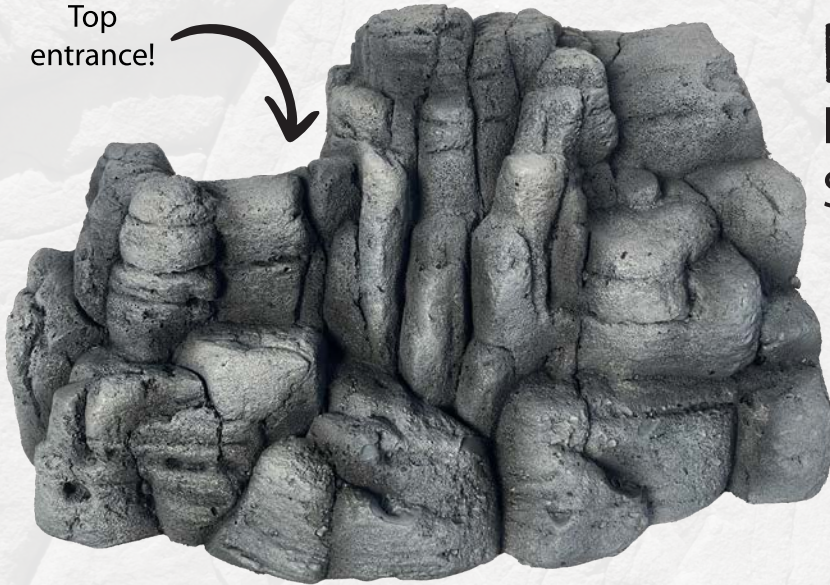

ROCK HIDES

Komodo's® Rock Hides provide a secure retreat for reptiles, invertebrates, and amphibians. Effortlessly cleanable and crafted to mimic the natural look and feel of rock, it enhances the authenticity and appeal in any terrarium or vivarium.

Top entrance!