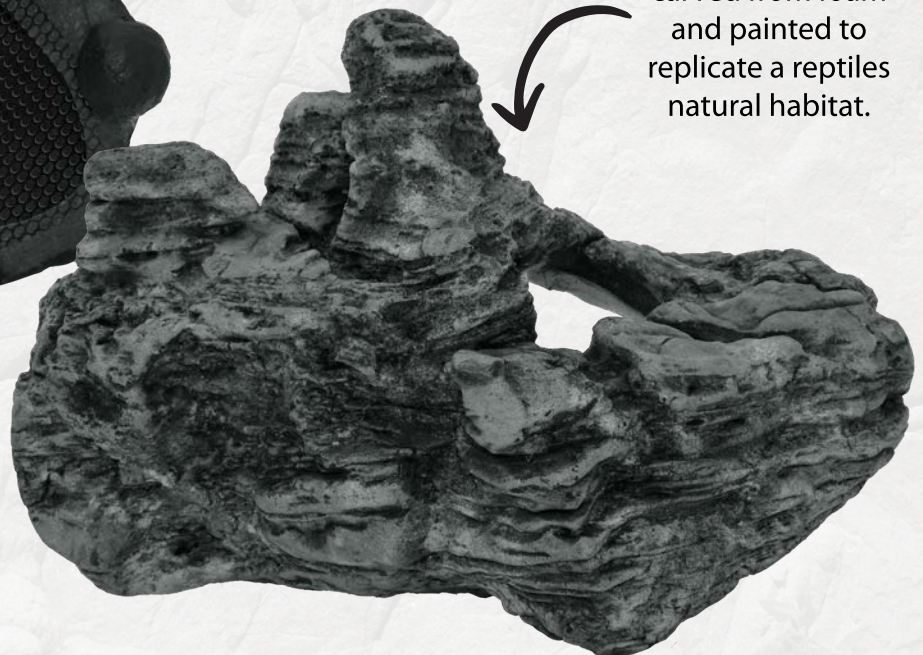

## ROCK LEDGE WITH HIDE

Item#93441

Size: 7"

**SUPER STRONG MAGNETS!**

Our Rock Ledge Hide includes a mesh backing to keep pets feeling safe and secure!

Our rock ledge is carved from foam and painted to replicate a reptiles natural habitat.

# MAGNETIC LEDGES

Our Magnetic Ledges are the perfect space saving ledge for arboreal animals, or they can be placed low for terrestrial species. These ledges are made with strong magnets to lock onto terrarium glass. The realistic rock-like polyresin design will help to maintain a naturalistic environment.