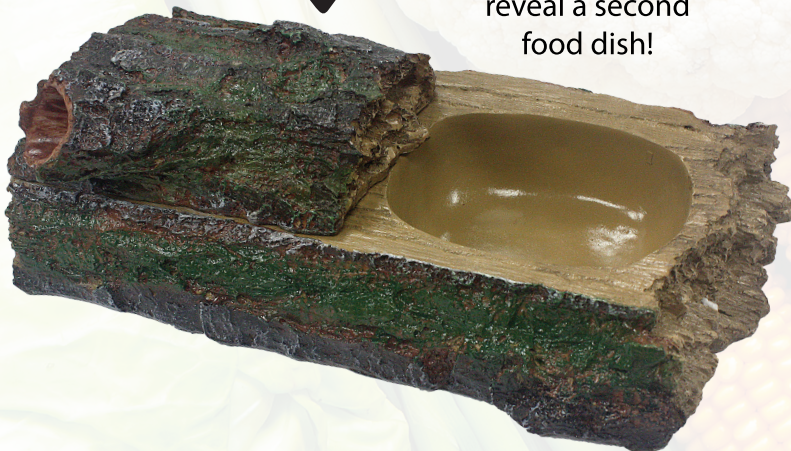

## ROCK BOWL

Item#93232

Size: Sm.

Item#93233

Size: Md.

Item#93234

Size: Lg.

This piece of log can be removed to reveal a second food dish!