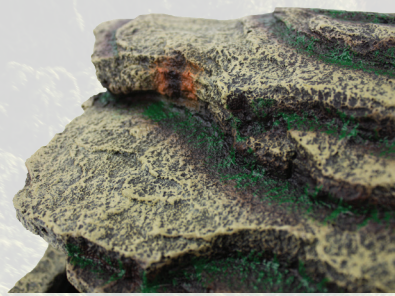

HIDES & RESIN DECOR

It's important for your pet to feel safe and secure in their enclosure. That's why Komodo has a range of hides in varying sizes to cater to all creatures! Whether you're using them for functionality or feng shui, these pieces make a great finishing touch to any enclosure. Plus, they're safe for aquatic pets too!

CORNER HUT

Item#93207

Item#93318

Size: Med.

Size: Lg.

Easy for reptiles to climb and bask!

Do you recognize this Ball Python morph? This pattern is called:

Bumble Bee!

Great For Snakes!

Our Corner Hut is not limited to just aquatic pets! Use this hide for snakes, tarantulas, or other small reptiles!

CLEAN ME!

Made of high-quality, durable resin, our hides and decor are easy to clean!