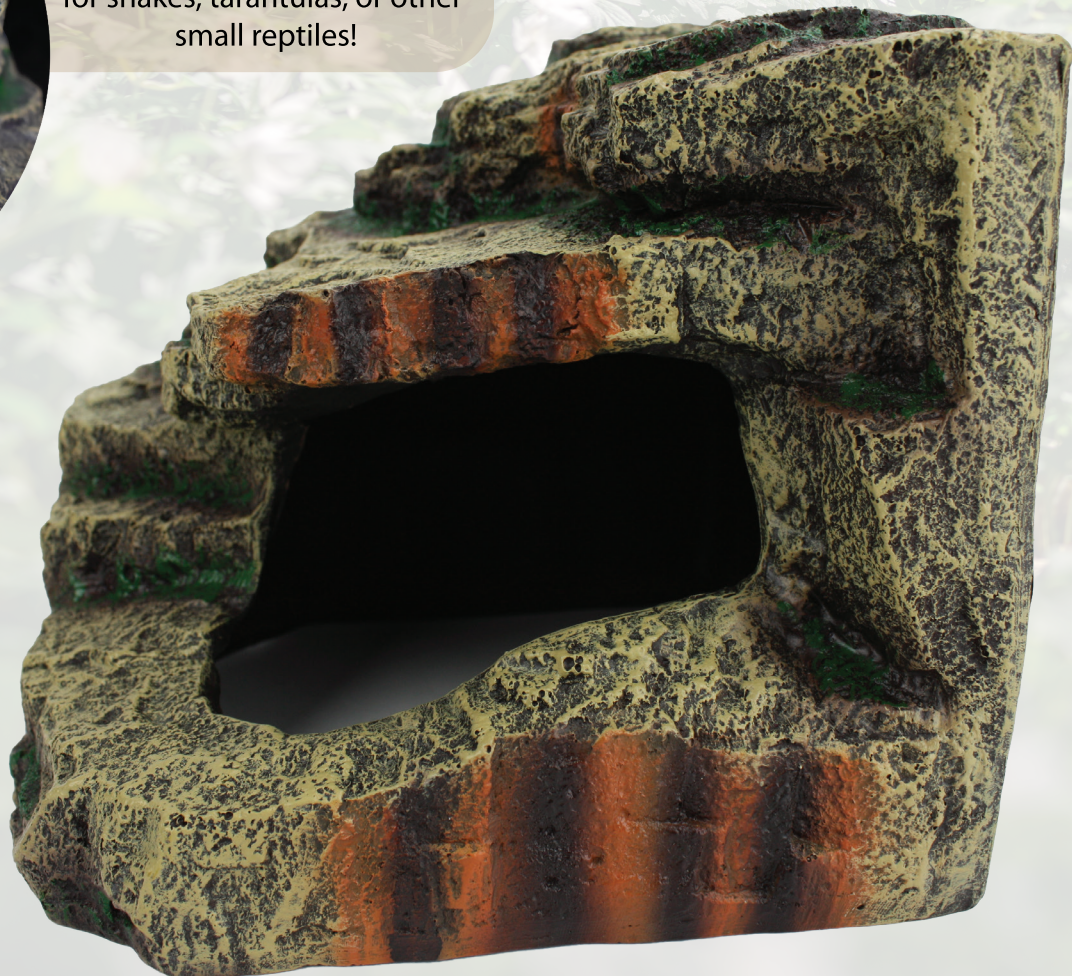

CLEAN ME!

Made of high-quality, durable resin, our hides and decor are easy to clean!