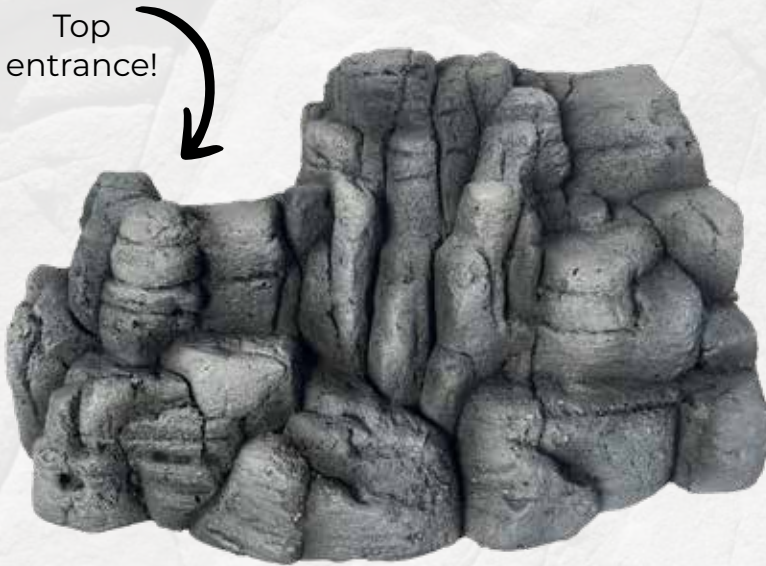

ROCK HIDES

Komodo's® Rock Hides provide a secure retreat for reptiles, invertebrates, and amphibians. Effortlessly cleanable and crafted to mimic the natural look and feel of rock, it enhances the authenticity and appeal in any terrarium or vivarium.

ROCK BURROW HIDE

Item#93440
Size: 10"