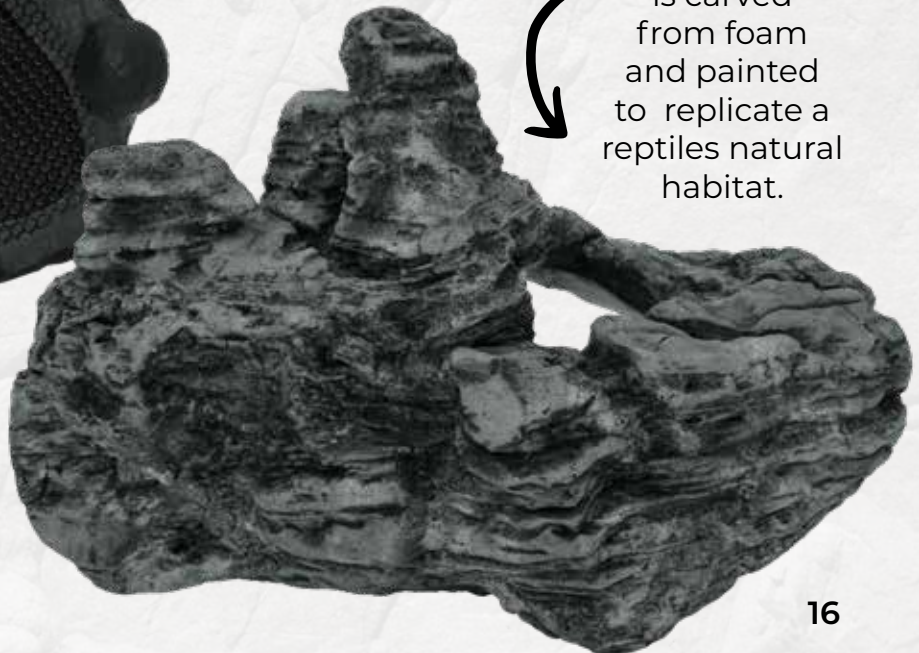

ROCK BURROW HIDE

Item#93440
Size: 10"

ROCK LEDGE WITH HIDE

Item#93441
Size: 7"

SUPER STRONG MAGNETS!

Our rock ledge is carved from foam and painted to replicate a reptiles natural habitat.

RESIN SKULLS

Trying to give a pet's enclosure a little edge? Look no further than our resin skulls! Available in a variety of styles and sizes, these skulls are the perfect finishing touch to any tank. They're safe for aquatic pets too.