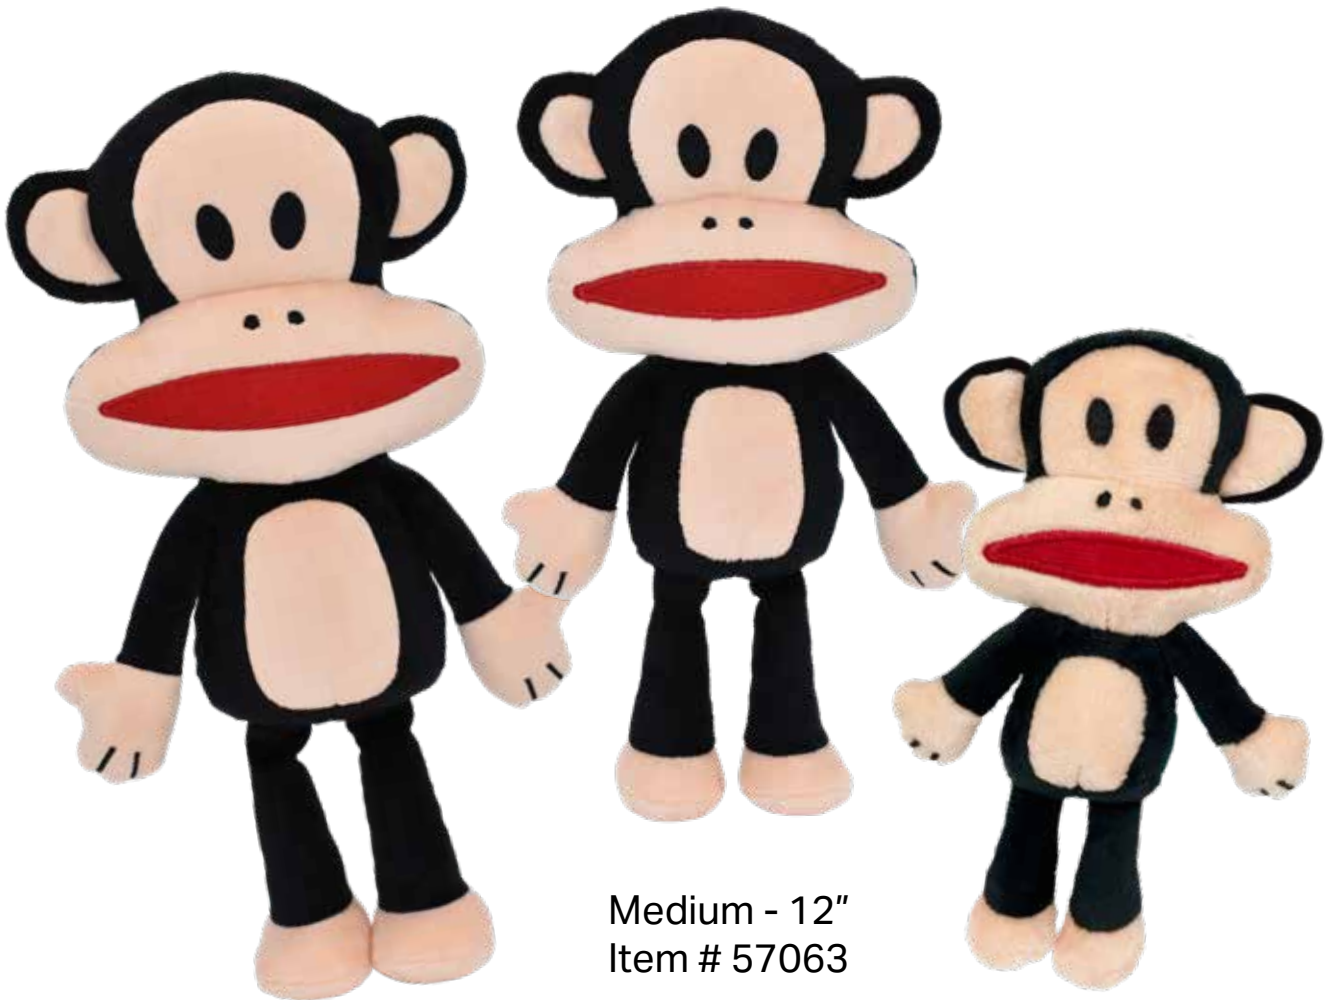

Jumbo - 18"
Item # 57060

Medium - 12"
Item # 57063

Small - 6"
Item # 57066