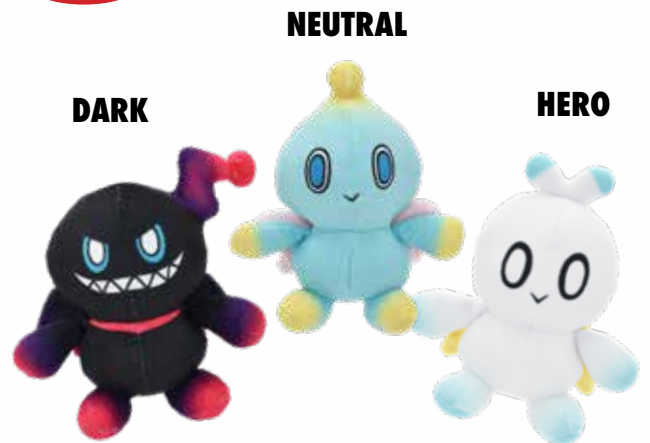

## THE HEDGEHOG

**NEW!**

**SONIC™ THE HEDGEHOG FIGURE**  
Soft plush, squeaks & crinkles

57200 - 10"

**NEW!**

**AMY FIGURE**  
Soft plush, squeaks & crinkles

57202 - 9.5"

**NEW!**

**TAILS FIGURE**  
Soft plush, squeaks & crinkles

57201 - 9"

**NEW!**

**SONIC™ THE HEDGEHOG ROPE TOY WITH TPR RINGS**  
Soft plush, squeaks & crinkles

57290 - ASSORTMENT - 18"  
Sonic, Amy, and Tails

**NEW!**