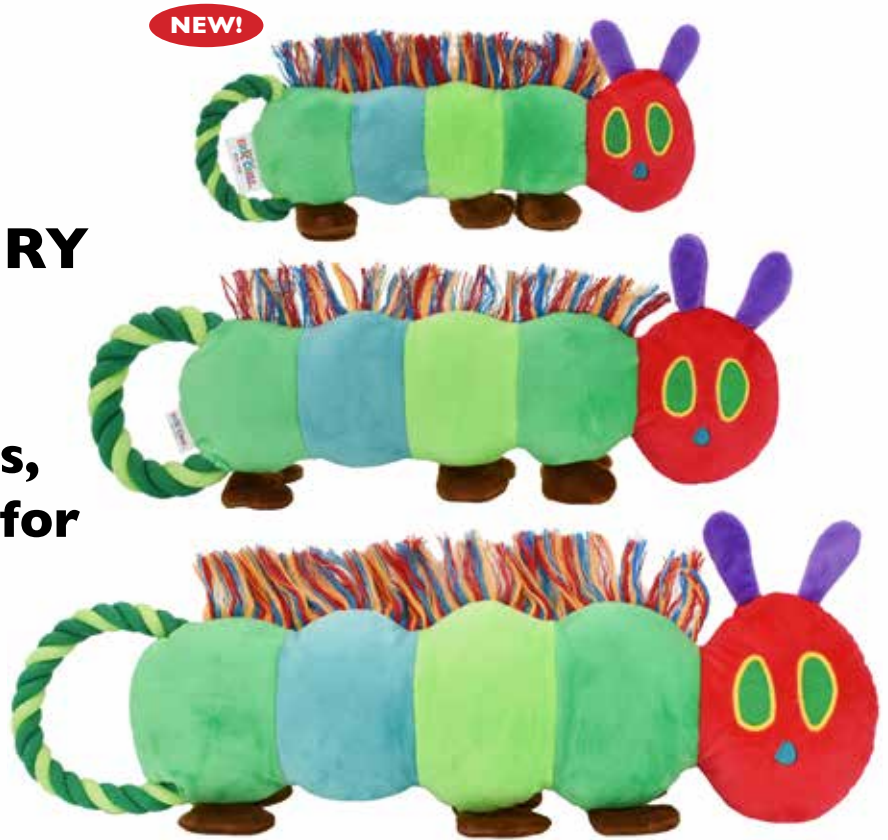

**THE VERY HUNGRY
CATERPILLAR™
PLUSH TUG**
Squeaks and crinkles,
rope tug at the end for
tough chewers!

TVHC Plush Tug
Item # 57621 - 9"
Item # 57622 - 16"
Item # 57623 - 24"

**THE VERY HUNGRY CATERPILLAR™
FLATTIE**
Canvas material for tougher chewers
Item # 57631 - 9"