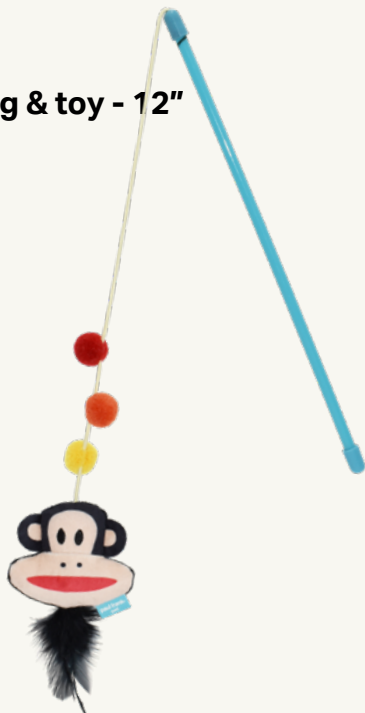

Julius

Clancy

Worry Bear

Julius Kuddler 57070 - 8"

Includes
Feathers &
Catnip!

Julius Wand 57072

Wand with string & toy - 12"

Includes
Feathers &
Catnip!

Julius Wand with Marshmallow 57071

Wand with string & toy - 12"

Julius with Hat - 6"

Includes
Feathers &
Catnip!

2 Pack!

HOLIDAY TOYS

**Julius with Santa Hat
Crinkles & Squeaks!**

**Small
57084 - 6"**