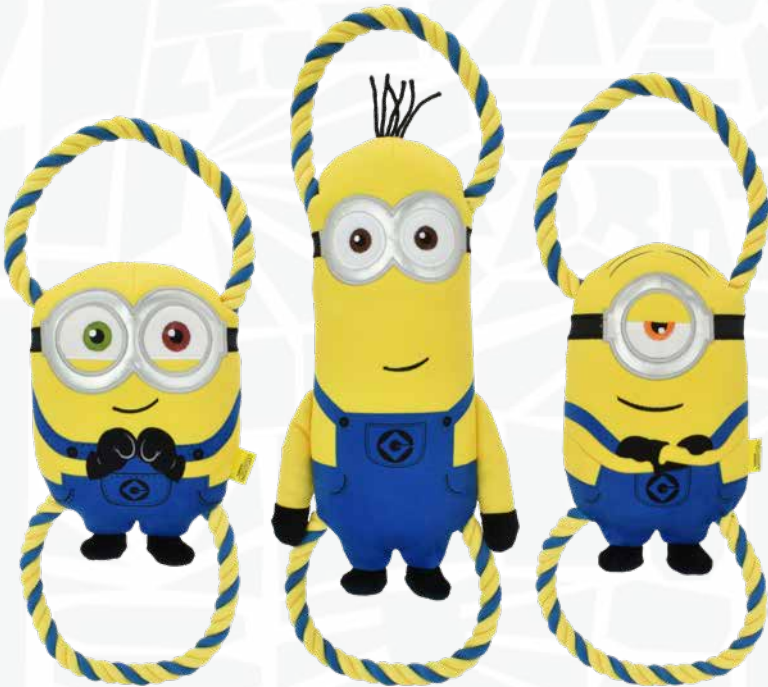

Ice Cream Plushies
25 pc Cat PDQ
57870 - 4"

CONTAINS CATNIP
AND CRINKLES!

ILLUMINATION'S

MINIONS

Gear up for mayhem with our new dog toys inspired by Illumination's Minions! Featuring playful and mischievous characters like Bob, Kevin, and Stuart, these toys are ready to bring wild fun to every toy bin. Some toys feature rope for tough and unruly chewers, while others include crinkle and squeakers that bring the rambunctious fun of Minions to life!

ILLUMINATION'S

MINIONS

MINIONS PLUSH AND ROPE

Squeaks and Crinkles

3-Circle Rope Toy
57700 - 17"

MINIONS ROPE TUGS

Squeaks and Crinkles

57702 - ASSORTMENT 10-11"
57716 - ASSORTMENT 16-18"

Bring the magic of Neopia to playtime with our officially licensed Neopets® Pet Toys! Each plush companion features vibrant character designs straight from your favorite virtual world, complete with crinkly textures and squeaky surprises to keep tails wagging. Perfect for nostalgic fans and their furry friends alike, these toys turn every play session into an adventure worthy of Faerieland!