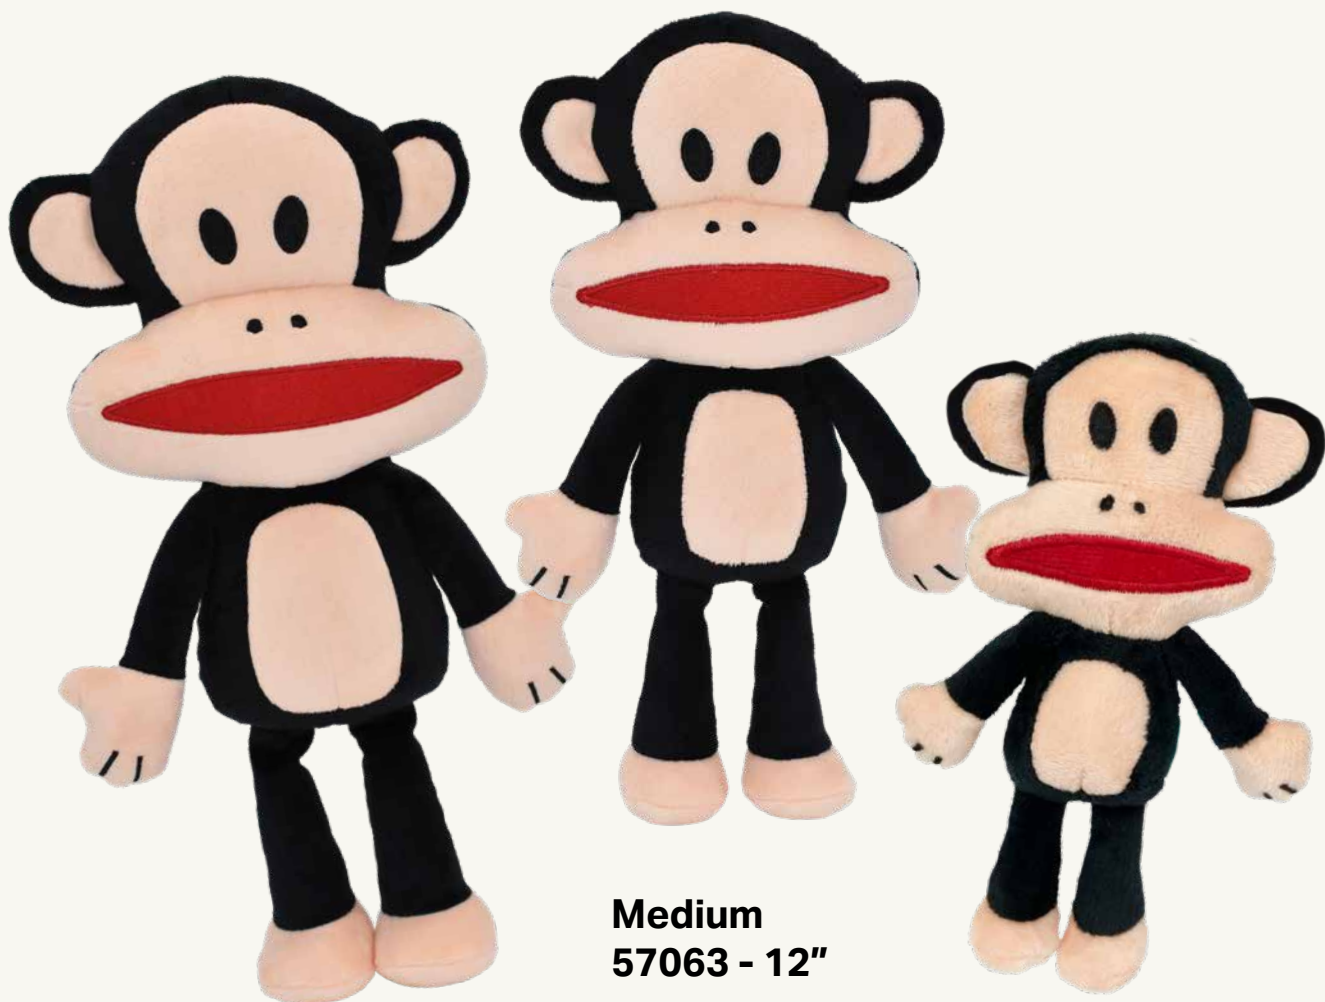

**Jumbo
57060 - 18"**

**Medium
57063 - 12"**

**Small
57066 - 6"**