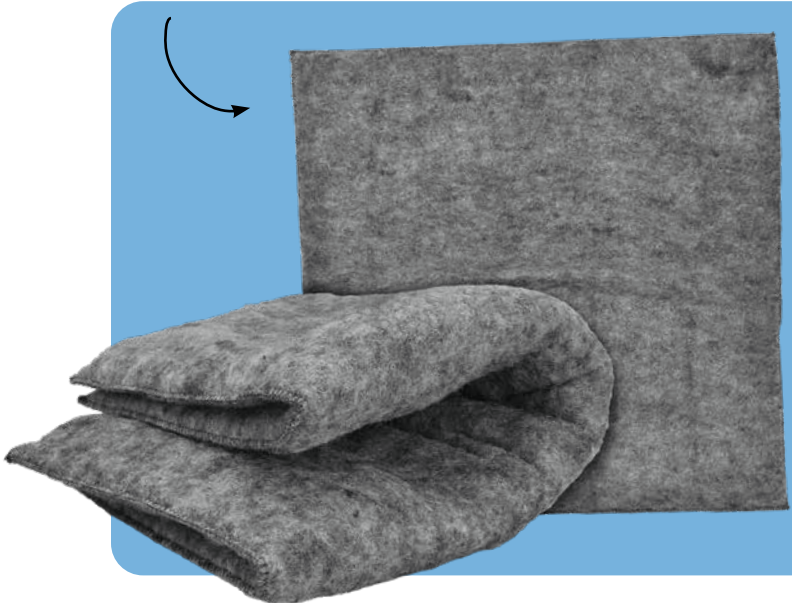

**ELECTROSTATICALLY
CHARGED!**

NEW!