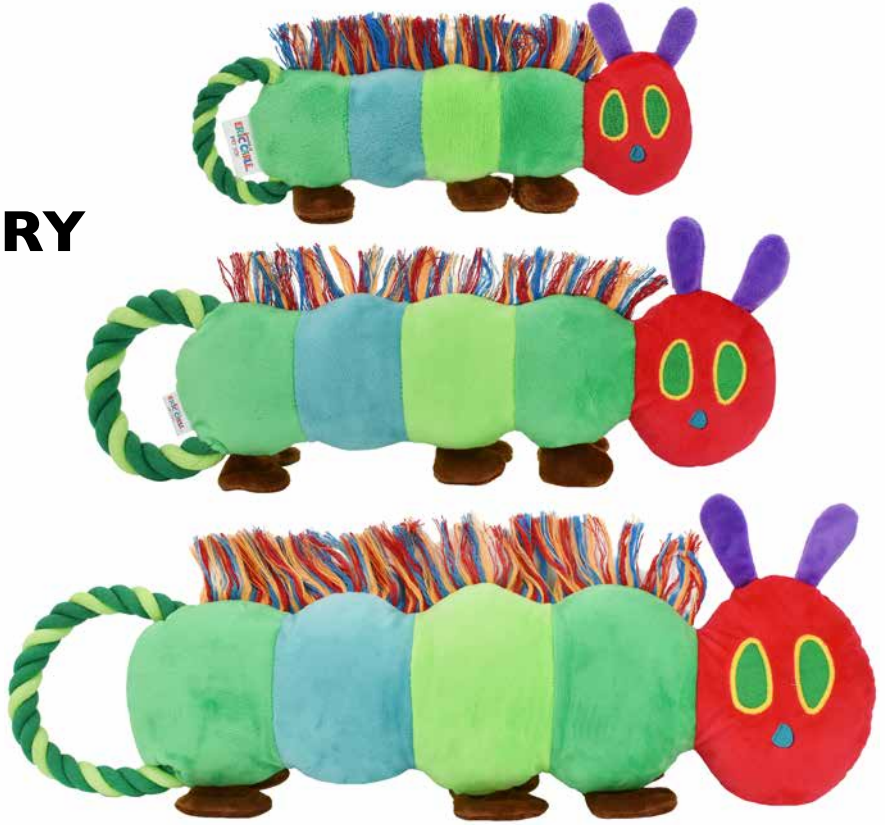

THE VERY HUNGRY CATERPILLAR™ PLUSH TUG

Squeaks and crinkles, rope tug at the end for tough chewers!

TVHC Plush Tug
57621 - 9"
57622 - 16"
57623 - 24"

THE VERY HUNGRY CATERPILLAR™ FLATTIE

Canvas material for tougher chewers
57631 - 9"

Hide treats here!

Fun texture for tough chewers

THE VERY HUNGRY CATERPILLAR™ TREAT TOY

Soft plush, hide 'n seek treat dispenser!
57624 - 14"