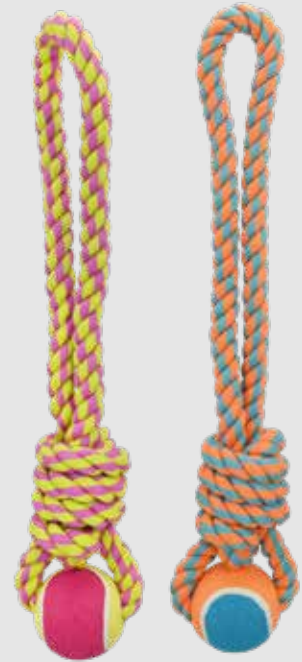

N4K ROPE TUG WITH BRAIDED STICK
GREAT FOR TUG AND FETCH
29516 - ASSORTED COLORS 16"

N4K BALL WITH TUG*
29004 - ASSORTED COLORS 9"
*29005 - ASSORTED COLORS 12"
*While supplies last

N4K KNOT BALL
29001 - ASSORTED COLORS 2.5"
29002 - ASSORTED COLORS 4"

**N4K 4-KNOT ROPE
OVER 2 FEET LONG**
29525 - ASSORTED COLORS 25"

**N4K 2-KNOT HAND TUG
WITH TENNIS BALL FOR STRONG TUG**
29524 - ASSORTED COLORS 20"

**N4K TUG WITH TENNIS BALL
GREAT FOR TUGGING**
29523 - ASSORTED COLORS 20"