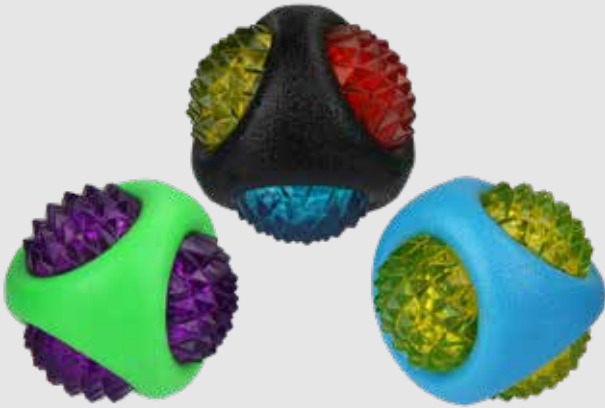

51565 - ASSORTED COLORS 3"
Blue, Orange, and Yellow

Help your pup breathe easier while they play!

GROOVERZ TOUGH RUBBER MATERIAL FOR CHEWING, SQUEAKS

- 51587 - BALL - ASSORTED COLORS 3.5"
- 51588 - BONE - ASSORTED COLORS 7"
- 51589 - FIGURE 8 - ASSORTED COLORS 8"