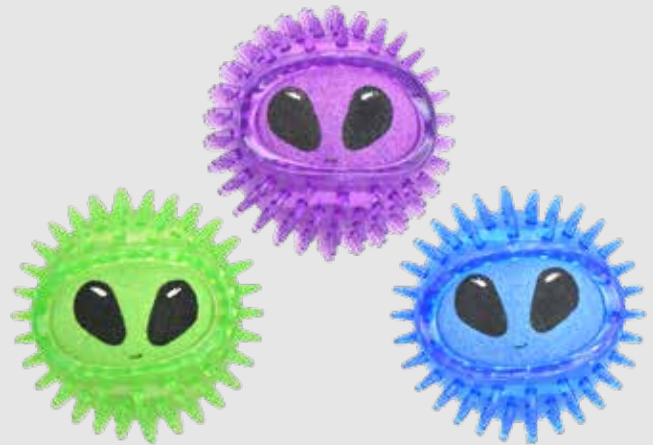

**ALIEN TENNIS BALLS*
SPIKY RUBBER COVER, SQUEAKS**
61313 - ASSORTED COLORS 2.5"
*While supplies last