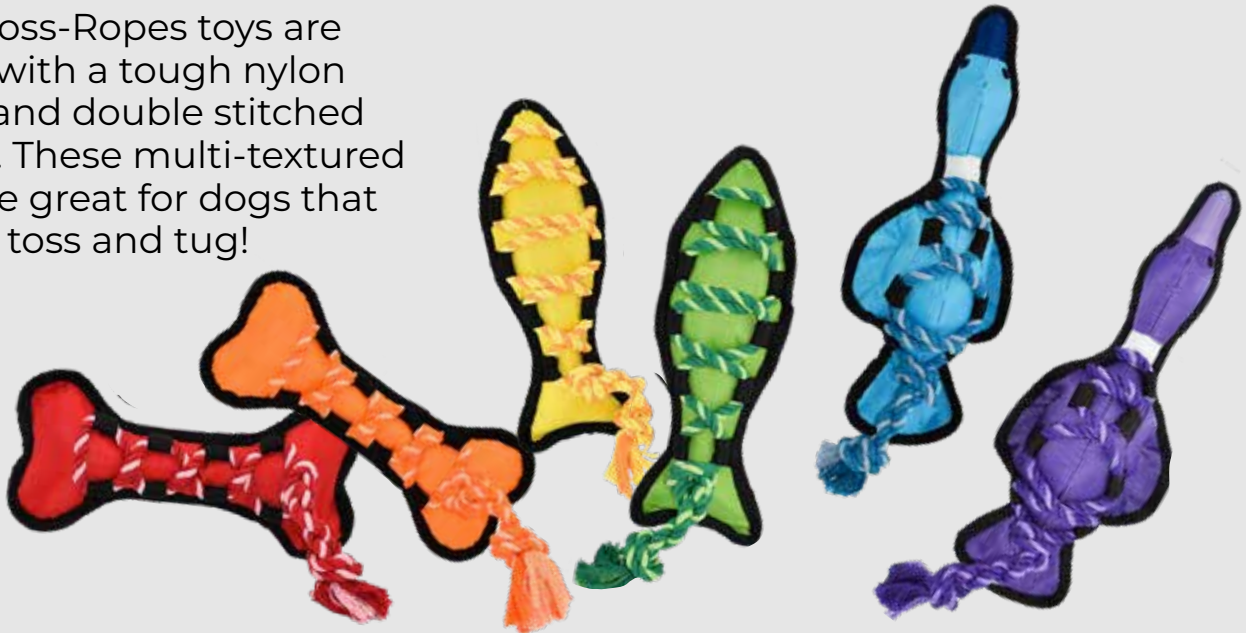

PEEKING DUCK*
DOUBLE STITCHED WITH RUBBER TUG, SQUEAKS
 37610 - ASSORTED COLORS 16"

*While supplies last

BEST
SELLER!

CROSS-ROPES

DOUBLE STITCHED CANVAS TUG WITH ROPE, SQUEAKS

- 43437 - FISH 16"
- 43438 - DUCK 19"
- 43439 - BONE 16"

NEW!

THE BRADLEY BALL

DURABLE RUBBER BULLY STICK HOLDER PROUDLY MADE IN THE USA

Introducing the newest and coolest addition to snack time, the Bradley Ball! The Bradley Ball is the fun and safe way to let your dog enjoy their favorite chew. It holds bully sticks securely in place to help prevent choking on small pieces, reduce mess, and make chew time last longer. Designed for happy, healthy chewing—because your pup deserves safe snacks and tail-wagging fun!