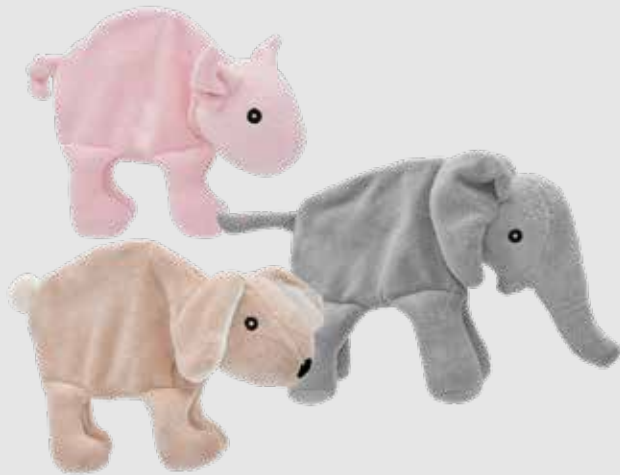

FLOPPERS
SOFT PLUSH, UNSTUFFED BODY WITH CRINKLE, SQUEAKS
48190 - ASSORTMENT 12"
Pig, Elephant, and Rabbit