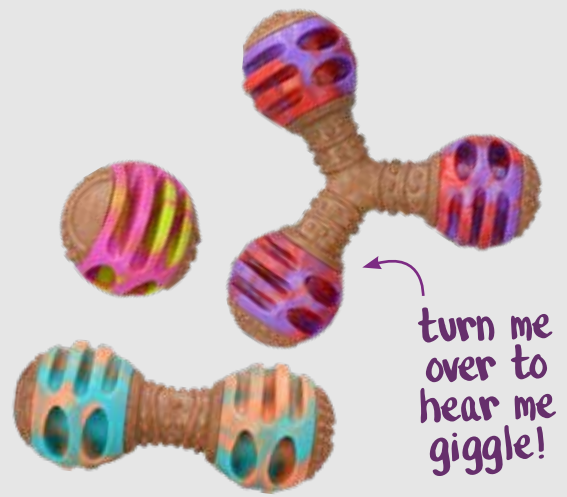

turn me
over to
hear me
giggle!

GIGGLE CHEWS
DURABLE RUBBER WITH GIGGLE SOUND,
GREAT FOR TOUGH CHEWERS
51583 - BALL 3.2"
51582 - DUMBBELL 5.5"
51581 - TRIPLE DUMBBELL 6.4"
ALL STYLES AVAILABLE IN ASSORTED COLORS