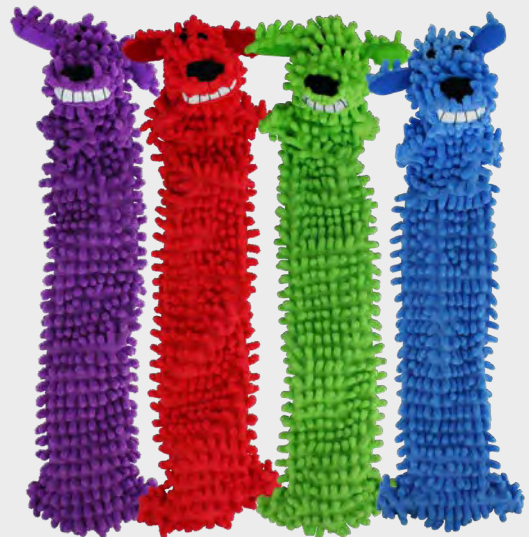

FRONT

BACK

TOYS LABELED WITH THIS SYMBOL ARE SUBJECT TO CHANGE THEIR ORIGINAL COLOR OR STYLE TO ONE OF OUR NEW OPTIONS.

PLUSH TOYS

LOOfA Dog® is one of our most celebrated dog toys. For over two decades, this beloved toy has found its way into homes around the world. The big smile and one raised eyebrow are its signature look.

ALL STANDARD LOOfA® DOGS
SHIP IN ASSORTED COLORS SHOWN BELOW

LOOfA DOG® THE ORIGINAL - WITH SQUEAKER

47711 - 6" 47712 - 12"
47718 - 18" 47744 - 24"

LOOfA DOG® FLOPPY LIGHT WEIGHT - NO STUFFING WITH SQUEAKER