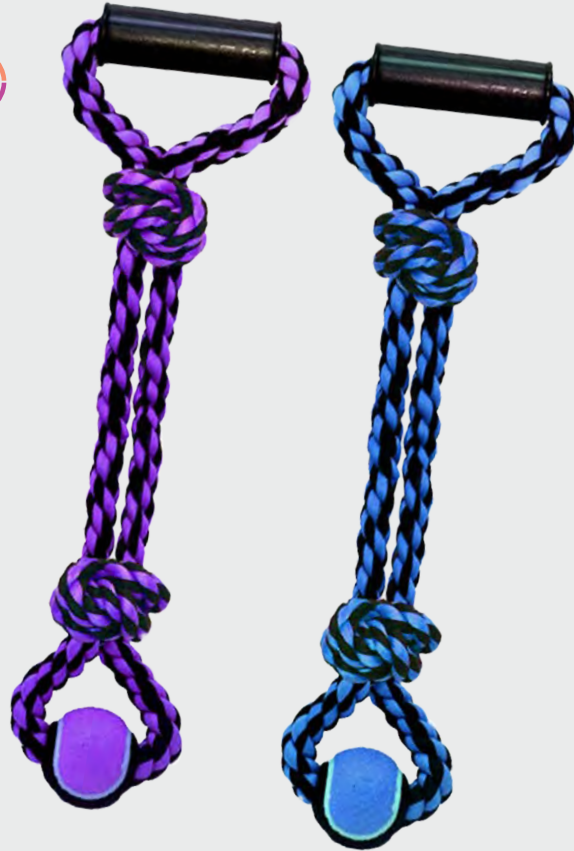

**2-KNOT ROPE HAND TUG WITH TENNIS BALL -
STRONG TUG**
29524 - ASSORTED COLORS 20"