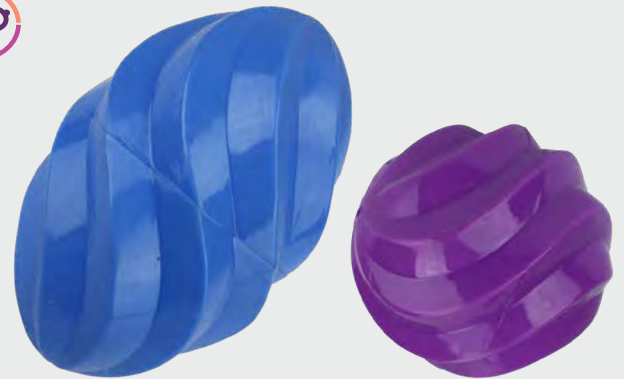

29263 - 3 PACK ASSORTMENT 2.5"

SPIRAL BALLS - EASY GRIP RUBBER SPIRAL SHAPES - SQUEAKS

51030 - ASSORTED COLOR BALL 4"
51031 - ASSORTED COLOR FOOTBALL 6.5"

SHIPS IN ASSORTED COLORS SHOWN BELOW

*To see all colors, sizes and styles visit www.multipet.com