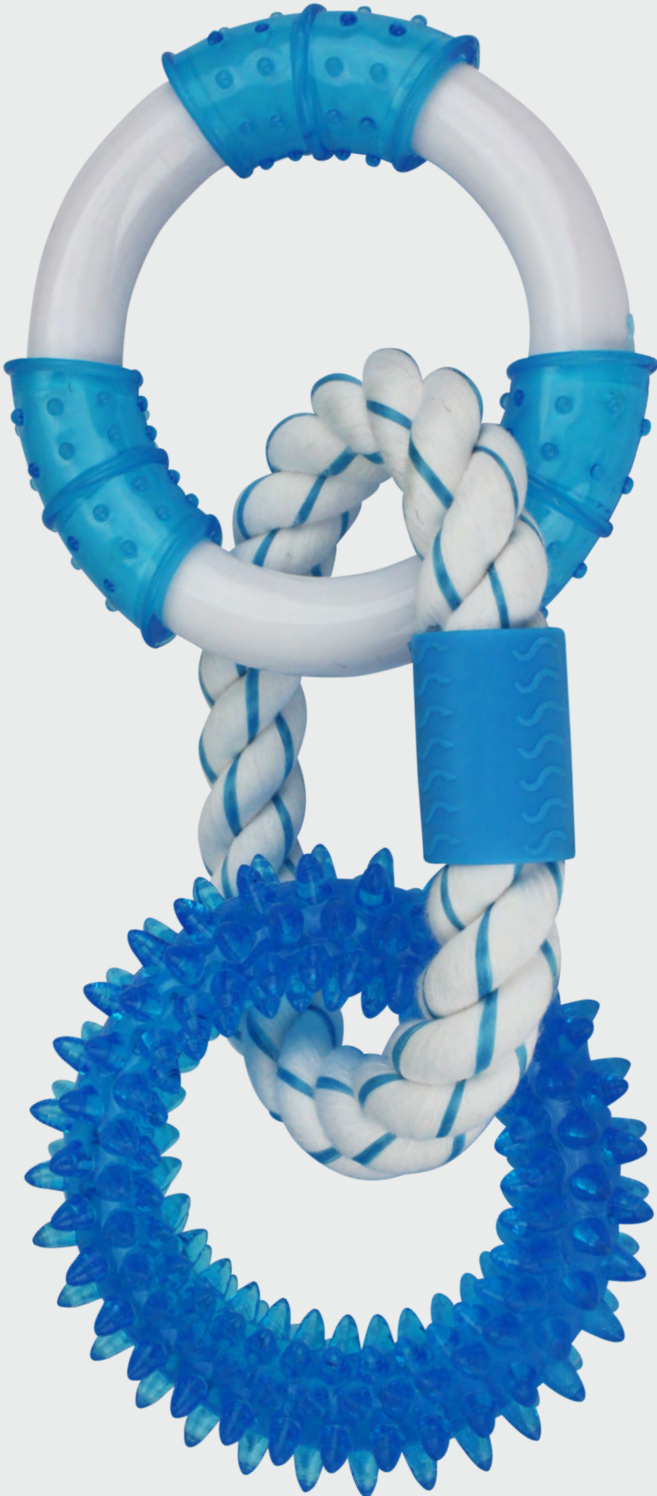

Canine Clean™ & Feline Clean™

Canine Clean™ and Feline Clean™ products are peppermint-infused toys designed to satisfy a pet's natural chewing instinct. These toys help to enhance dental health by massaging gums, assist in removing tartar and freshening breath. Feline Clean™ has catnip to stimulate playful behavior and has multiple textures to encourage healthy play. The Canine Clean™ toys for dogs with rope can even help to floss teeth.

CANINE CLEAN™ PEPPERMINT WITH THREE RINGS RUBBER, NYLON, AND ROPE HELPS MASSAGE GUMS - GREAT FOR TEETHING

51155 - 11"

CANINE CLEAN™ PEPPERMINT BONE/DONUT - RUBBER, NYLON, AND ROPE

51153 - 7.5"