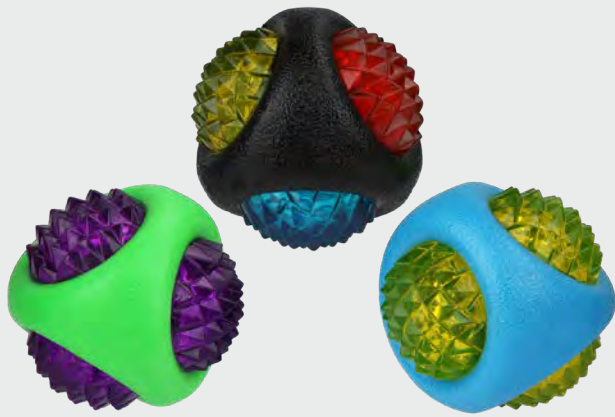

- 51073 - ASSORTMENT 9"
- Baseball, Basketball, Soccer Ball

LOBBERZ® - RUBBER FISH THAT SQUEAKS AND FLOATS

- 61305 - ASSORTED COLORS 7"
- SHIPS IN ASSORTED COLORS SHOWN BELOW

*To see all assorted colors visit www.multipet.com