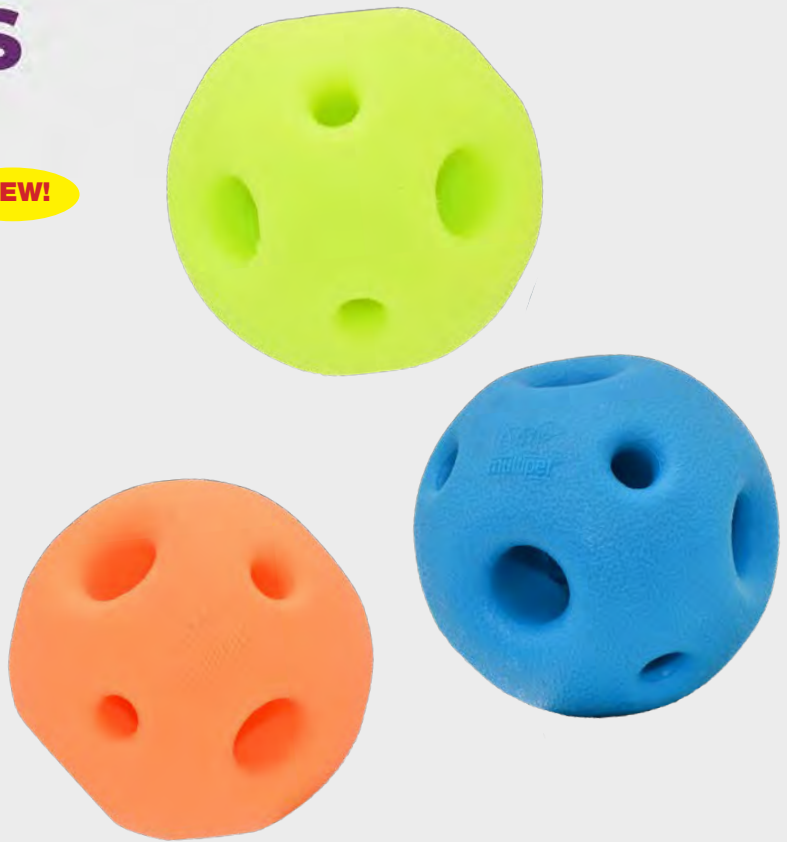

DURABLE TOYS

BREEZEBALL™ NEW!

Introducing the ultimate canine companion for active play, the innovative BreezeBall™! Thanks to its BevelTech™ technology and patent-pending design, this ball allows dogs to pull in air through its numerous holes. This feature helps them regulate their body temperature, maintain airflow, and keeps them happy & healthy during play! The versatile design ensures this toy floats on water, adding an extra layer of excitement for water-loving pups, and its superb bouncing capabilities keep games lively and engaging. Enhance a pet's playtime experience with this innovative dog toy that combines fun and safety in every bounce.

51565 - ASSORTED COLORS - 3"
Blue, Orange, Yellow