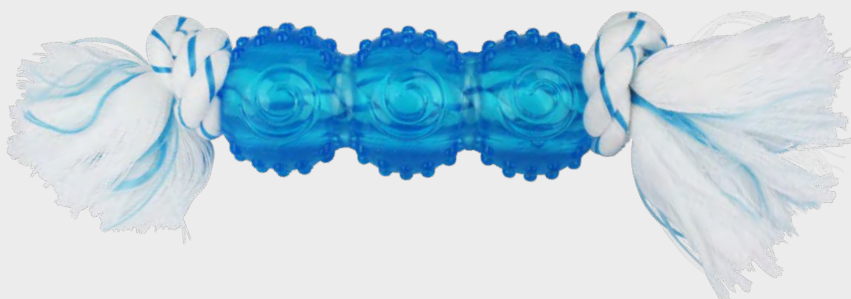

**CANINE CLEAN™ PEPPERMINT WITH THREE BALLS -
RUBBER AND ROPE**

51154 - 6.5"