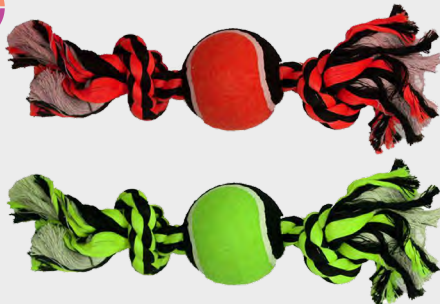

Dogs love rope! That's why we spend so much time creating a varied assortment of styles and sizes. Rope toys can provide a pet with hours of enjoyment and are great for tossing or tugging. Fun colors, twists and knots make it even more interesting.

**2-KNOT JUMBO ROPE
 OUR BIGGEST ROPE!**

A full four feet of rope with giant knots for dogs and their owners to enjoy!
 29548 - ASSORTED COLORS 48"

**48
 Inches
 Long!**

**ROPE TUG WITH 2 DANGLES
 GOOD FOR MULTIPLE DOGS**
 29517 - ASSORTED COLORS 15"
 29522 - ASSORTED COLORS 20"

**3-KNOT ROPE -
 STRONG INTERACTIVE PLAY**
 29515 - ASSORTED COLORS 15"

**ROPE TUG WITH BRAIDED STICK -
 GREAT FOR TUG AND FETCH**
 29516 - ASSORTED COLORS 16"

**2-KNOT ROPE WITH TENNIS BALL
 FOR ADDED FUN**
 29510 - ASSORTED COLORS 10.5"