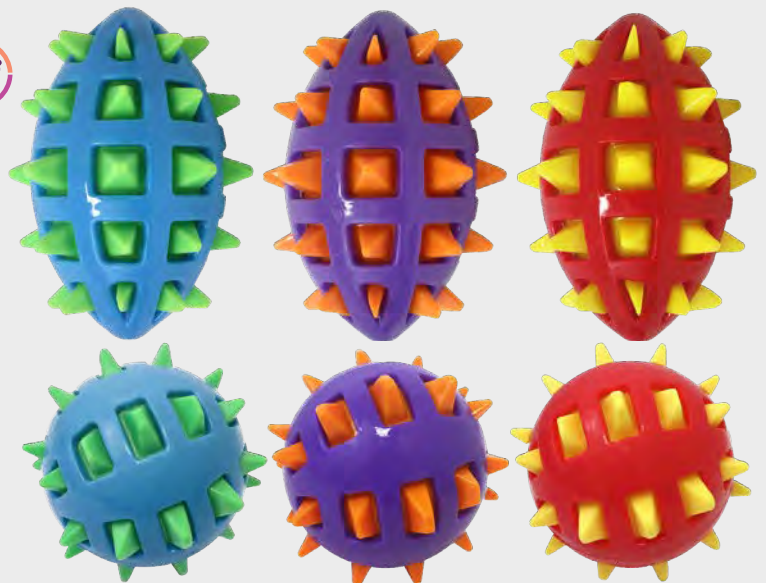

51106 - ASSORTMENT

Turtle (6"), Starfish (5.5"), and Crab (5")

HARVESTERS - SQUEAKY RUBBER VEGETABLE SHAPES

51440 - ASSORTMENT 5.5"

Eggplant, Carrot, and Corn

SPIKE BALLS - RUBBER, SQUEAKY, FLOATS IN WATER