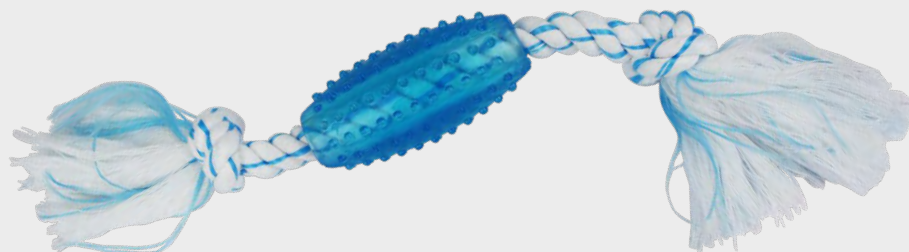

CANINE CLEAN™ PEPPERMINT DUMBBELL - RUBBER, NYLON, AND ROPE

51152 - 11"

**CANINE CLEAN™ PEPPERMINT RUBBER TUBE -
RUBBER AND ROPE**

51151 - 6"