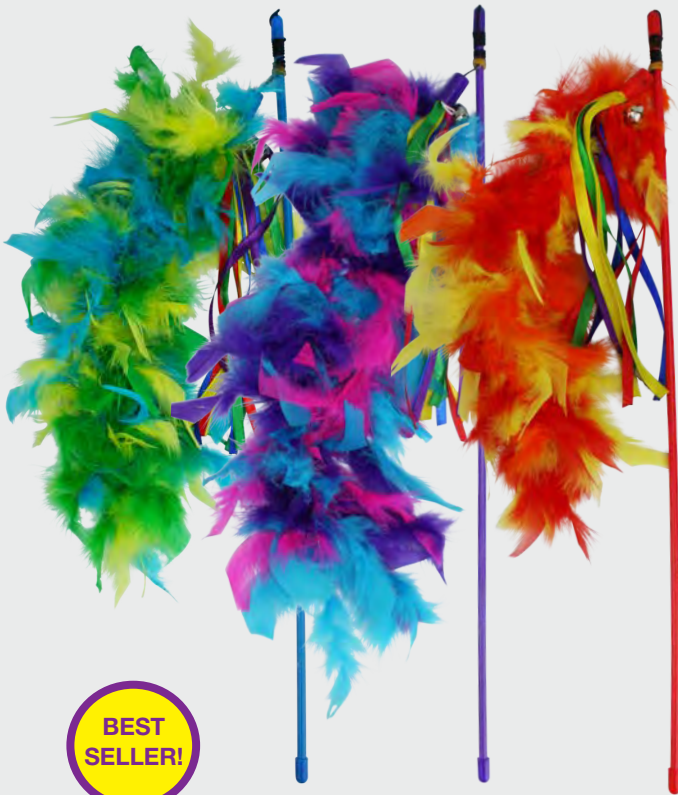

**BEST
SELLER!**

**FELT BEACH BALL WITH CATNIP -
COLORFUL FELT BALL**
20104 - ASSORTED COLORS 2.5"

**LATTICE BALL WITH FEATHER
2 PACK - WITH BELL**
20143 - 2 PACK ASSORTED COLORS 5"

**CATNIP BUDDIES -
ADORABLE ANIMALS THAT ARE
100% CATNIP FILLED**
20332 - ASSORTMENT 3.5"
Fox, Sloth, and Mouse