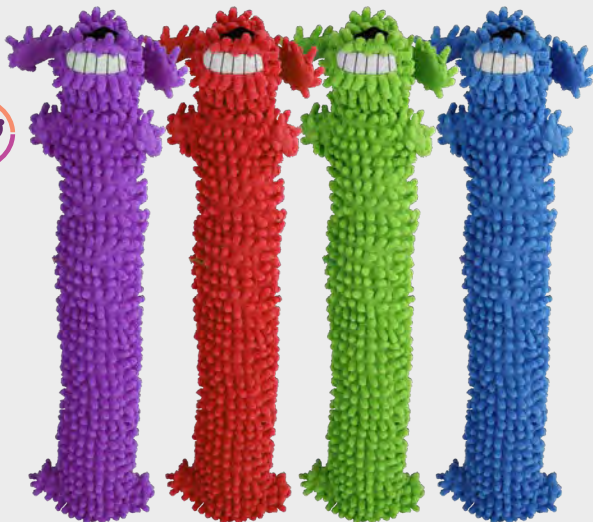

LOOfA DOG® FLOPPY - MOPPY TEXTURE WITH SQUEAKER

27524 - 12"   27525 - 18"