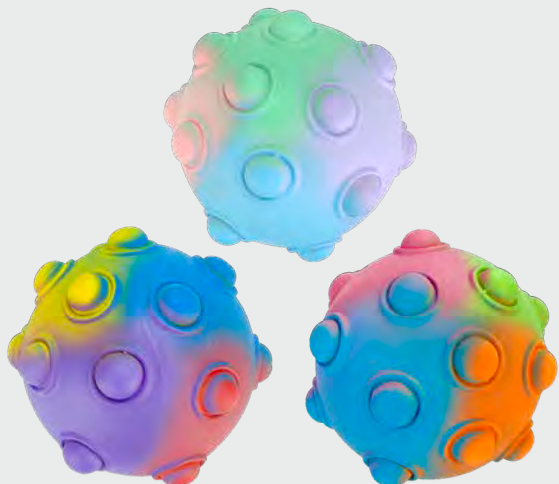

LOOK WHO'S POPPIN' BALLS - STUFFED LATEX WITH POPPIN' BUBBLES - SQUEAKS
61480 - ASSORTED COLORS 3.5"