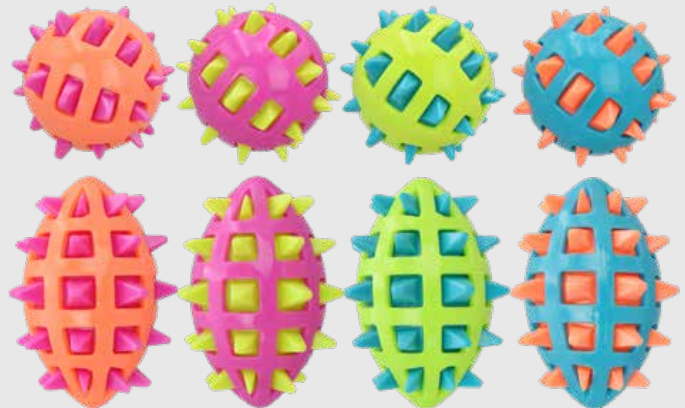

SPIKE BALLS

RUBBER, SQUEAKY, AND FLOATS IN WATER

51490 - BALL ASSORTED COLORS 5"

51491 - FOOTBALL ASSORTED COLORS 5"