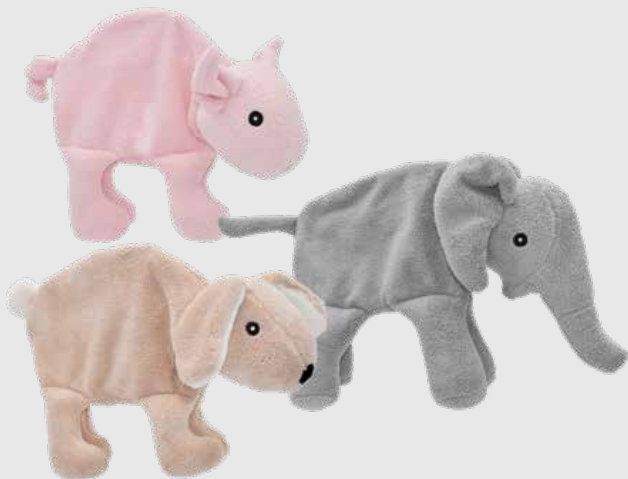

## SHAGGY HAIR, SQUEAKER, CRINKLE IN HORNS!

**JUMBO!**

Our Highland Cow is ready to mooove into every dog's toy bin! With shaggy fur, crinkle horns, and soft plush, this dog toy perfectly embodies the iconic farm animal.

**FLOPPERS ANIMALS**  
SOFT PLUSH, UNSTUFFED BODY WITH CRINKLE, SQUEAKS  
48190 - ASSORTMENT 12"  
Pig, Elephant, and Rabbit

**TUFF LOVE ANIMALS**  
3 LAYERS OF FABRIC AND DOUBLE STITCHED FOR DURABLE PLAY, SQUEAKS  
43490 - ASSORTMENT  
Sloth (11"), Seagull (9"), and Platypus (11.5")