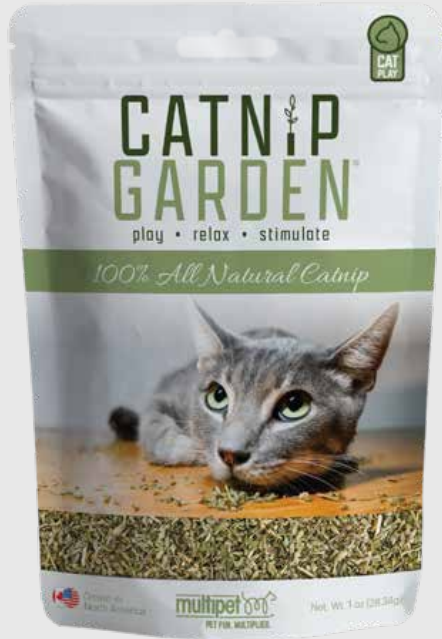

CATNIP GARDEN®

All cats need stimulation and Catnip Garden® helps by motivating cats to exercise and play. Work it into any favorite toy to spark more interest during playtime or sprinkle in areas to attract attention. Cats can't resist the sweet aroma!

CATNIP GARDEN® ALL NATURAL CATNIP RESEALABLE POUCH

20512 - SMALL .5 OZ.
20511 - LARGE 1 OZ.
20514 - X-LARGE 4 OZ.