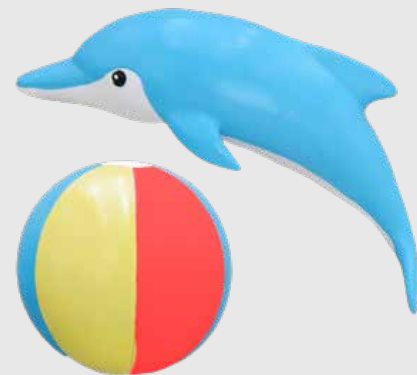

**NEW!**

**BARK BUDDIES**  
SOFT PLUSH, SQUEAKS  
44210 - ASSORTMENT 6"  
Tamarin, Sloth, Lemur, Monkey, and Koala

**BEACH PALS**  
DOLPHIN & BEACH BALL STUFFED LATEX  
2 PACK, SQUEAKS  
61497 - 2 PACK

**PLUSH MONSTERS**  
SOFT PLUSH, SQUEAKS  
44211 - ASSORTED COLORS 5"