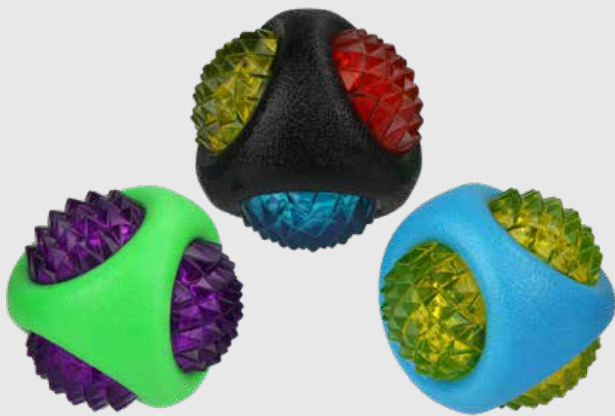

**DOGLUCENT RUBBER DENTAL
DIAMOND BALLS**
LIGHTS UP! HELPS MASSAGE GUMS
51131 - ASSORTED COLORS 3"
*Contains Batteries