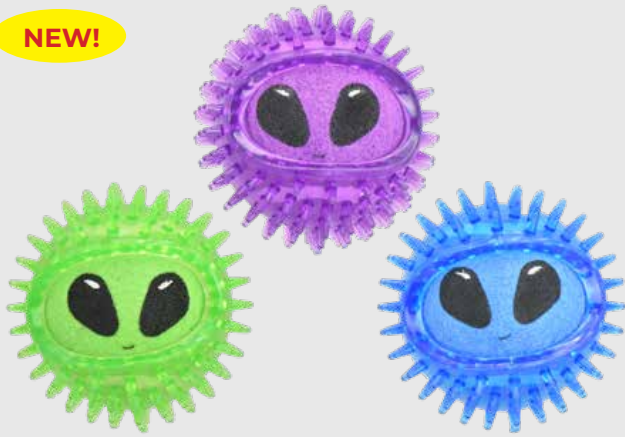

NEW!

ALIEN TENNIS BALLS
SPIKEY RUBBER COVER, SQUEAKS
61313 - ASSORTED COLORS 4"

**BEST
SELLER!**