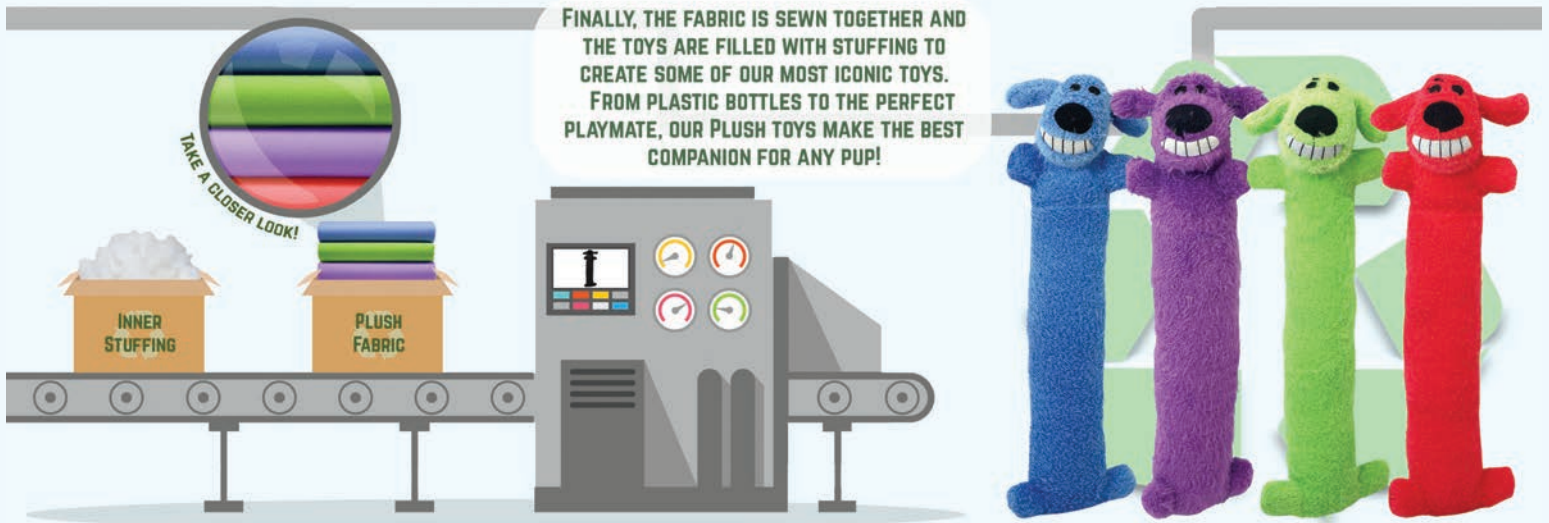

FINALLY, THE FABRIC IS SEWN TOGETHER AND THE TOYS ARE FILLED WITH STUFFING TO CREATE SOME OF OUR MOST ICONIC TOYS. FROM PLASTIC BOTTLES TO THE PERFECT PLAYMATE, OUR PLUSH TOYS MAKE THE BEST COMPANION FOR ANY PUP!

We make plastic fantastic!

Multipet International, Inc. is committed to sustainability and the preservation of the environment. We understand that Earth's resources won't last forever, which is why we look for new solutions to create meaningful and sustained change. By manufacturing products using recycled materials, we assure that the future remains the pet-friendly playground it's supposed to be.