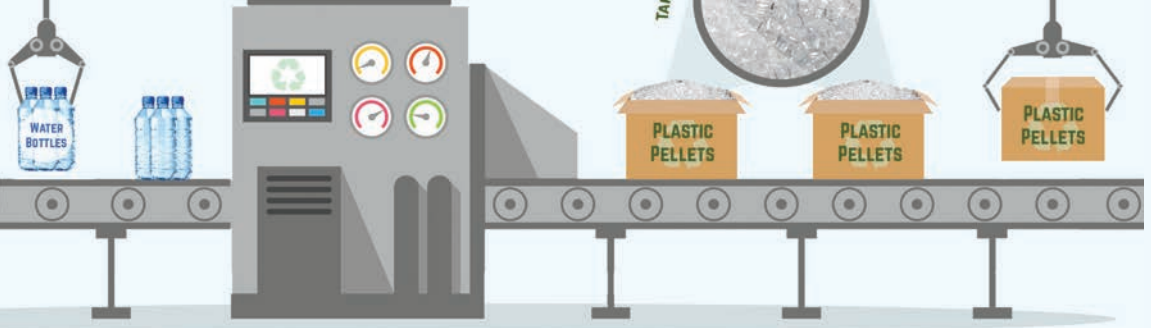

DID YOU KNOW?

EACH YEAR, OVER 10 MILLION TONS OF PLASTIC WASTE IS DUMPED INTO THE OCEANS, BUT WE CAN HELP.

multi^{pet}

EACH WATER BOTTLE IS CRUSHED DOWN AND PROCESSED INTO SMALL PLASTIC PELLETS. THESE RECYCLED PELLETS ARE THEN TURNED INTO A SOFT, THREAD-LIKE MATERIAL THAT CREATES THE TOY FABRIC AND STUFFING.

MULTIPET IS DEDICATED TO SUSTAINABILITY AND THE PRESERVATION OF THE ENVIRONMENT. BY USING RECYCLED WATER BOTTLES, WE CAN CREATE THE PLUSH FABRIC AND INNER STUFFING THAT MAKE UP MOST OF OUR PLUSH TOYS FOR YOUR FURRY FRIEND.