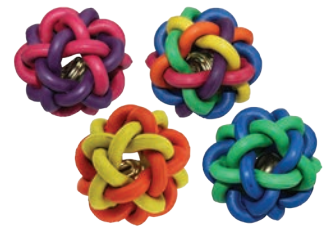

**NOBBLY WOBBLY® FOR CATS -
INTERWOVEN RUBBER BALL WITH BELL INSIDE**
51081 - ASSORTED COLORS 1.75"