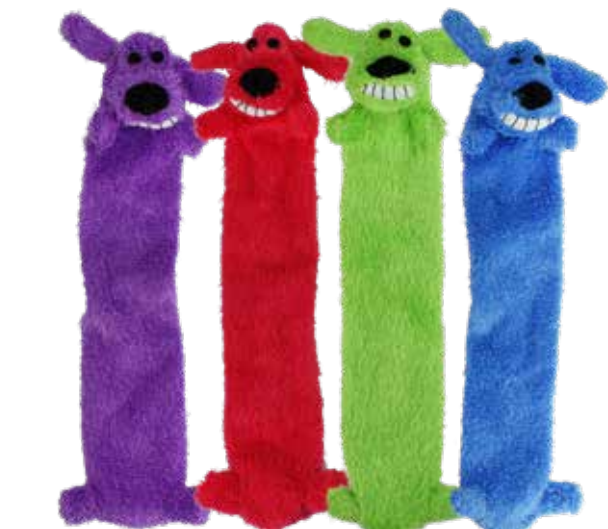

LOoFA DOG® LIGHT WEIGHT - NO STUFFING WITH SQUEAKER

47740 - 12"