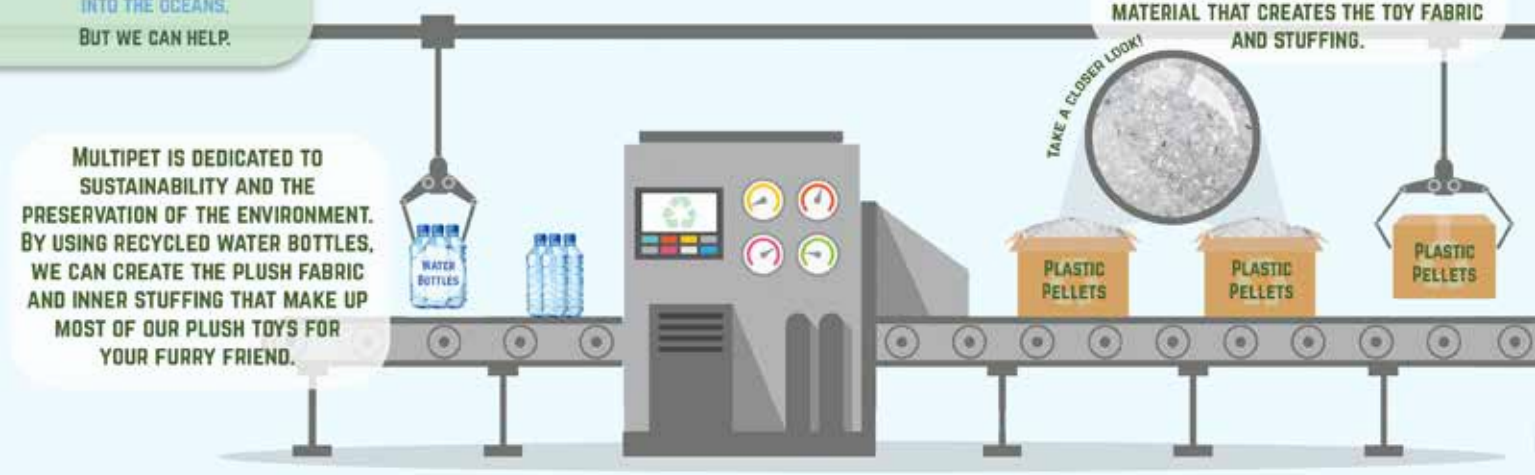

The bond between a person and a pet is a special thing. That's why since 1995, we've poured our hearts and souls into the creation and discovery of award winning pet products. We understand that a quality made pet product can help to pull pets and owners closer together. When pets and people are closer, stress is reduced and life gets a little better.

A smile.
A wagging tail. A chuckle.
A sloppy kiss and a happy bark.
It all starts with having fun.

DID YOU KNOW?
EACH YEAR, OVER 10 MILLION TONS OF PLASTIC WASTE IS DUMPED INTO THE OCEANS. BUT WE CAN HELP.

EACH WATER BOTTLE IS CRUSHED DOWN AND PROCESSED INTO SMALL PLASTIC PELLETS. THESE RECYCLED PELLETS ARE THEN TURNED INTO A SOFT, THREAD-LIKE MATERIAL THAT CREATES THE TOY FABRIC AND STUFFING.

MULTIPET IS DEDICATED TO SUSTAINABILITY AND THE PRESERVATION OF THE ENVIRONMENT. BY USING RECYCLED WATER BOTTLES, WE CAN CREATE THE PLUSH FABRIC AND INNER STUFFING THAT MAKE UP MOST OF OUR PLUSH TOYS FOR YOUR FURRY FRIEND.