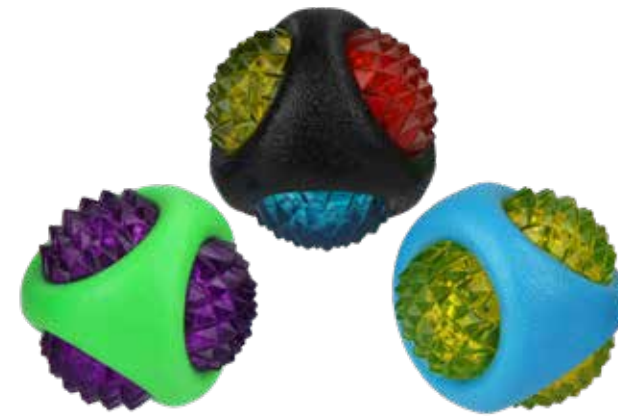

Our Clip-On Ball™ allows for convenient, easy access to your pet's fetch ball(s). Attach one or more to your pet's leash, simply by pinching the Clip-On Ball™, and inserting it onto a taut portion of the leash. The twin teeth supply the clamping force to secure the ball to a majority of dog leashes on the market, and is designed for both large and small breeds.

51073 - ASSORTMENT 8"
Baseball, Basketball, Soccer Ball

LOBBERZ® - RUBBER FISH THAT SQUEAKS AND FLOATS

61305 - ASSORTED COLORS 7"
SHIPS IN ASSORTED COLORS SHOWN BELOW

*To see all assorted colors visit www.multipet.com