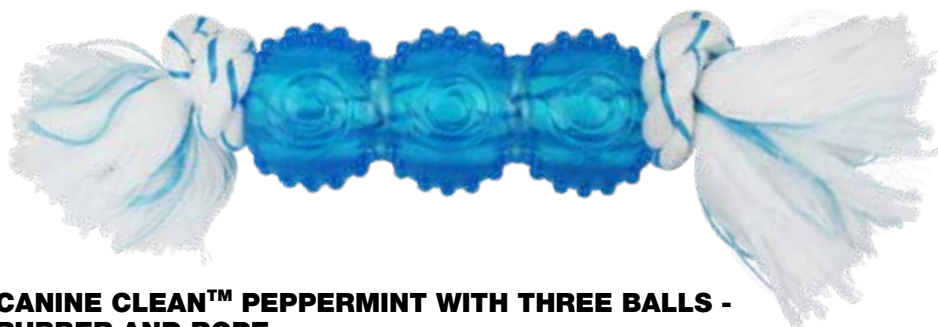

FELINE CLEAN™ PEPPERMINT - WITH CATNIP HELPS MASSAGES GUMS
20800 - ASSORTMENT 6"
Butterfly, Goldfish, Bird, and Mouse

Canine Clean™ SMALL BREEDS & PUPPIES

Our new line of Canine Clean™ products for small breeds and puppies are peppermint-infused toys designed to help with those early months of teething! These toys not only satisfy a pet's natural chewing instinct, but help to enhance dental health by massaging gums, assist in removing tartar and freshening breath. The ropes can even help to floss teeth!