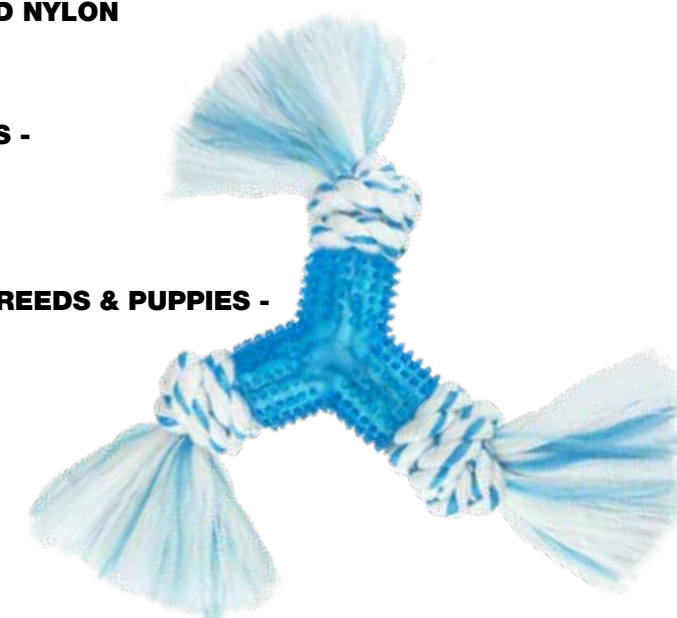

CANINE CLEAN™ SMALL BREEDS & PUPPIES - PEPPERMINT TUBE WITH ROPE - RUBBER AND ROPE
51651 - 6.5"

CANINE CLEAN™ SMALL BREEDS & PUPPIES - PEPPERMINT NUBBY RING WITH ROPE - RUBBER, NYLON, AND ROPE
51655 - 6"