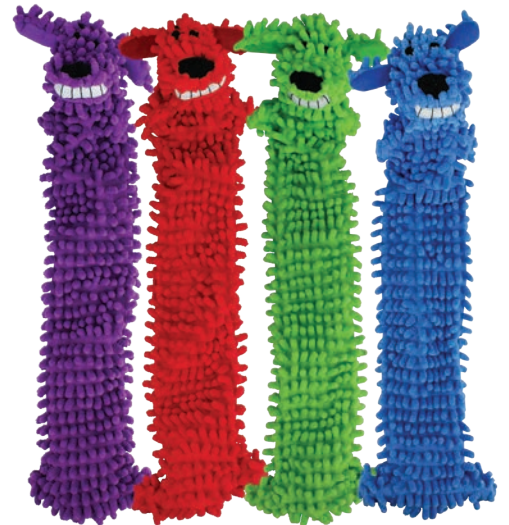

LOOFA DOG®

LOOfA Dog® is one of our most celebrated dog toys. For over two decades, this beloved toy has found its way into homes around the world. The big smile and one raised eyebrow are its signature look.

LOOfA DOG® THE ORIGINAL - WITH SQUEAKER

47711 - 6" 47712 - 12"
47718 - 18" 47744 - 24"

SHIPS IN ASSORTED COLORS SHOWN BELOW

To see all colors, sizes and styles visit www.multipet.com

LOOfA DOG® FLOPPY - MOPPY TEXTURE WITH SQUEAKER
27524 - 12" 27525 - 18"