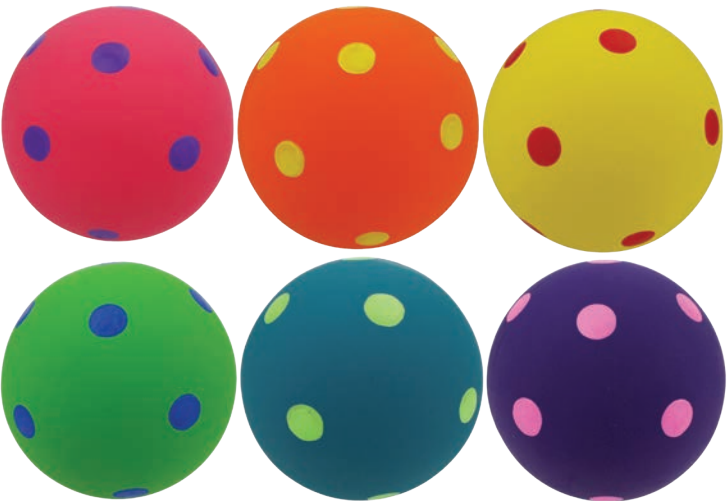

POLKA DOT BALLS - STUFFED LATEX TOY - SQUEAKS
61150 - ASSORTED COLORS 4"

NEW!