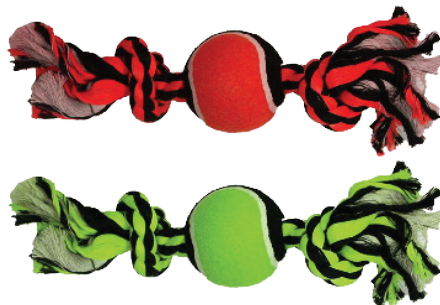

2-KNOT ROPE WITH TENNIS BALL - WITH TENNIS BALL FOR ADDED FUN

29510 - ASSORTED COLORS 10.5"