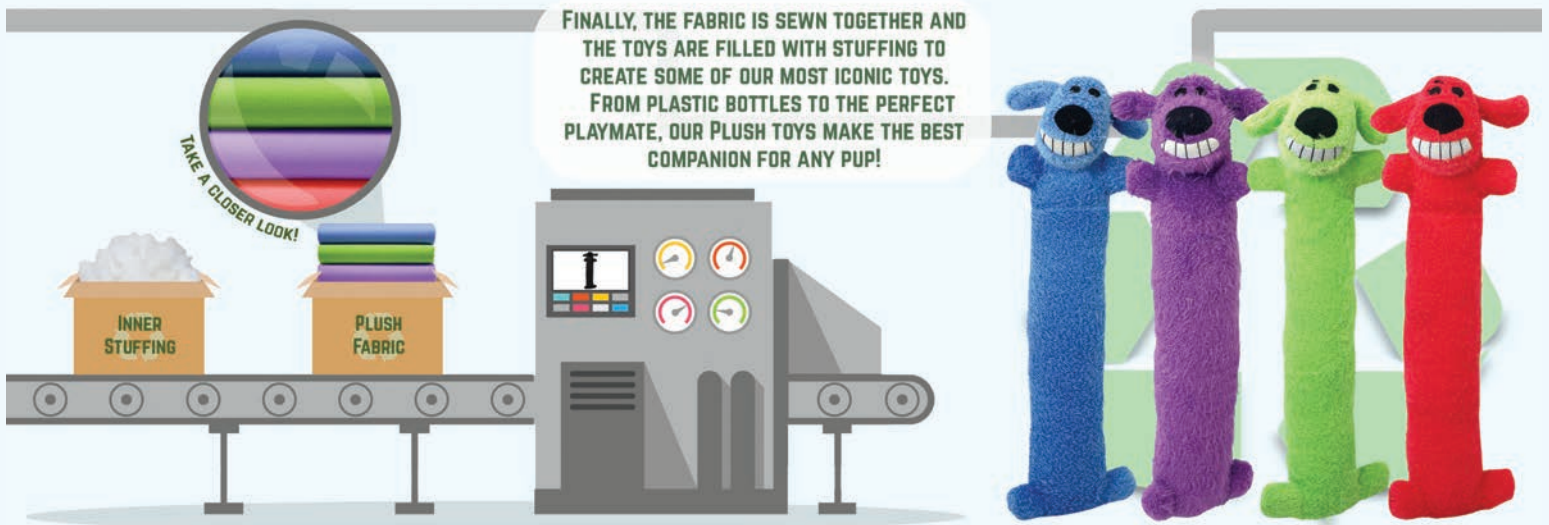

FINALLY, THE FABRIC IS SEWN TOGETHER AND THE TOYS ARE FILLED WITH STUFFING TO CREATE SOME OF OUR MOST ICONIC TOYS. FROM PLASTIC BOTTLES TO THE PERFECT PLAYMATE, OUR PLUSH TOYS MAKE THE BEST COMPANION FOR ANY PUP!

We make plastic fantastic!

Multipet International, Inc. is committed to sustainability and the preservation of the environment. We understand that Earth's resources won't last forever, which is why we look for new solutions to create meaningful and sustained change. By manufacturing products using recycled materials, we assure that the future remains the pet-friendly playground it's supposed to be.