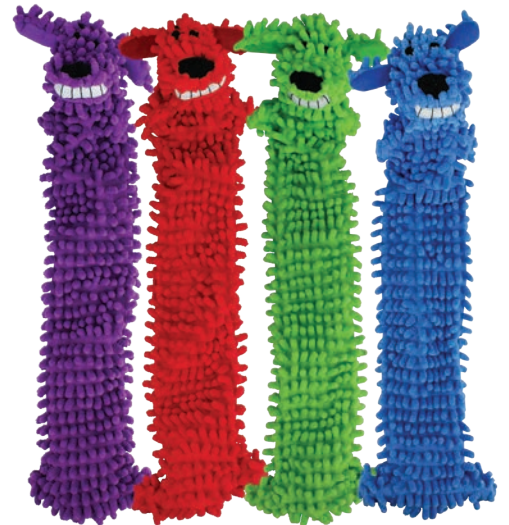

LOOfA DOG® FLOPPY LIGHT WEIGHT - NO STUFFING WITH SQUEAKER
27483 - 12"   27484 - 18"