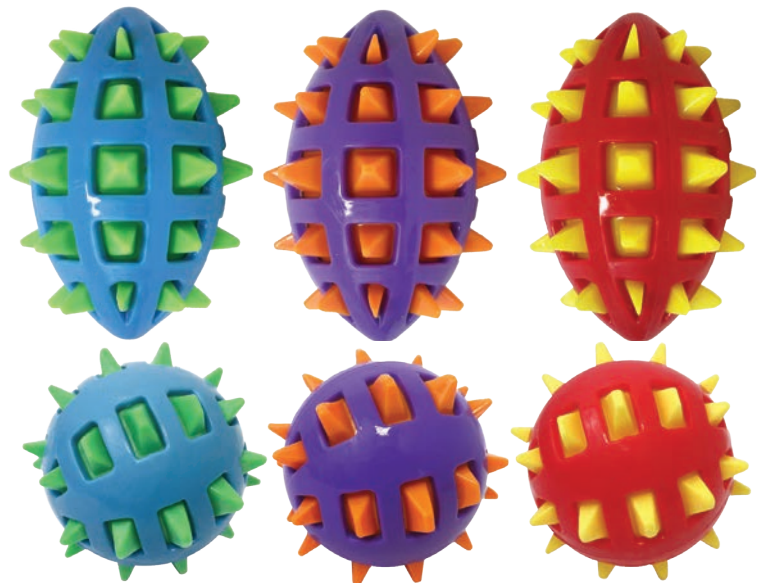

# RUFF ENUFF

BOB-A-BUOY WITH ROPE -  
PERFECT FOR TUG-O-WAR, FLOATS!

61470 - ASSORTED COLORS 14"

**NEW!**

**DEEP SEA TEETHERS -  
SQUEAKY RUBBER SEA CREATURES  
HELPS WITH MASSAGING GUMS**

51106 - ASSORTMENT 6"  
Turtle, Starfish and Crab

**HARVESTERS -  
SQUEAKY RUBBER VEGETABLE SHAPES**

51440 - ASSORTMENT 5.5"  
Eggplant, Carrot, and Corn

**SPIKE BALLS -  
RUBBER, SQUEAKY, FLOATING TOY**

51490 - BALL ASSORTED COLORS 4.5"  
51491 - FOOTBALL ASSORTED COLORS 5"