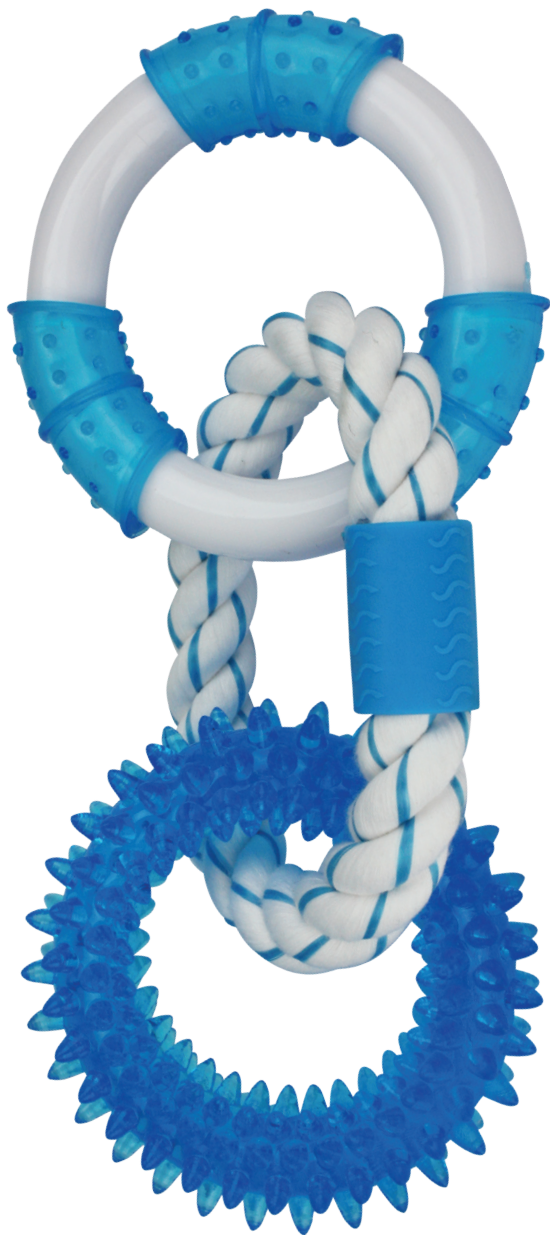

Canine Clean™ & Feline Clean™

Canine Clean™ and Feline Clean™ products are peppermint-infused toys designed to satisfy a pet's natural chewing instinct. These toys help to enhance dental health by massaging gums, assist in removing tartar and freshening breath. Feline Clean™ has catnip to stimulate playful behavior and has multiple textures to encourage healthy play. The Canine Clean™ toys for dogs with rope can even help to floss teeth.

CANINE CLEAN™ PEPPERMINT WITH THREE RINGS -
RUBBER, NYLON, AND ROPE
HELPS MASSAGE GUMS - GREAT FOR TEETHING

51155 - 11"