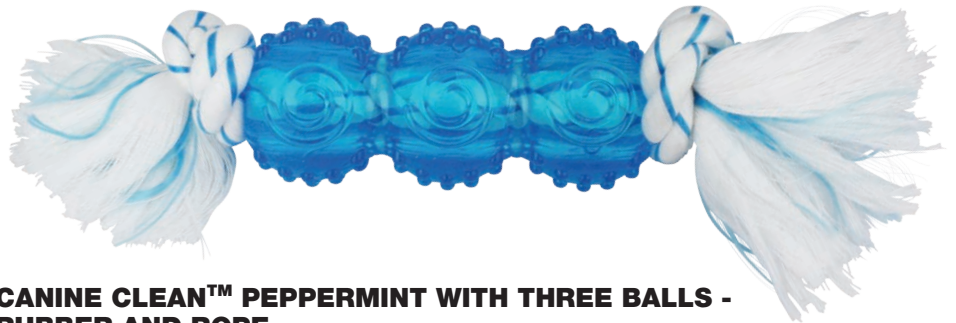

**CANINE CLEAN™ PEPPERMINT WITH THREE BALLS -
RUBBER AND ROPE**

51154 - 6.5"