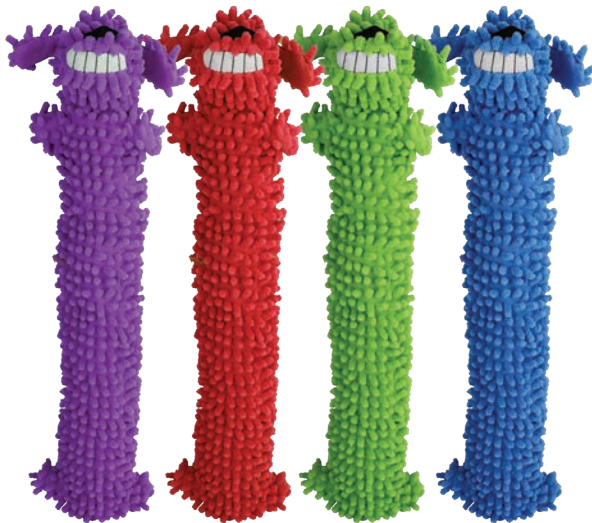

LOOFA DOG®

LOOfA Dog® is one of our most celebrated dog toys. For over two decades, this beloved toy has found its way into homes around the world. The big smile and one raised eyebrow are its signature look.

LOOfA DOG® THE ORIGINAL - WITH SQUEAKER

47711 - 6"   47712 - 12"
47718 - 18"   47744 - 24"

SHIPS IN ASSORTED COLORS SHOWN BELOW

To see all colors, sizes and styles visit www.multipet.com

LOOfA DOG® FLOPPY - MOPPY TEXTURE WITH SQUEAKER
27524 - 12"   27525 - 18"