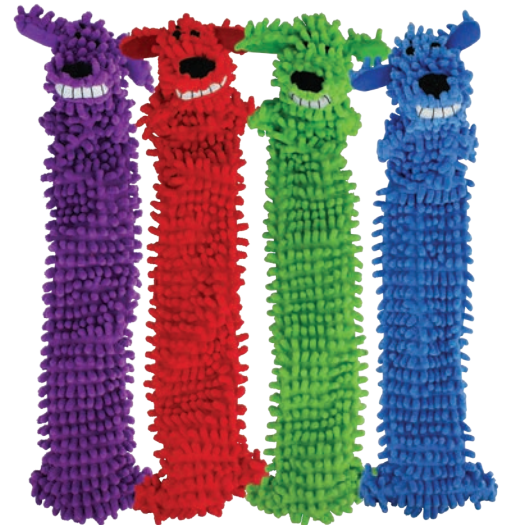

LOOFA DOG®

LOOfA Dog® is one of our most celebrated dog toys. For over two decades, this beloved toy has found its way into homes around the world. The big smile and one raised eyebrow are its signature look.

LOOfA DOG® THE ORIGINAL - WITH SQUEAKER

47711 - 6" 47712 - 12"
47718 - 18" 47744 - 24"

SHIPS IN ASSORTED COLORS SHOWN BELOW

To see all colors, sizes and styles visit www.multipet.com

LOOfA DOG® FLOPPY - MOPPY TEXTURE WITH SQUEAKER
27524 - 12" 27525 - 18"