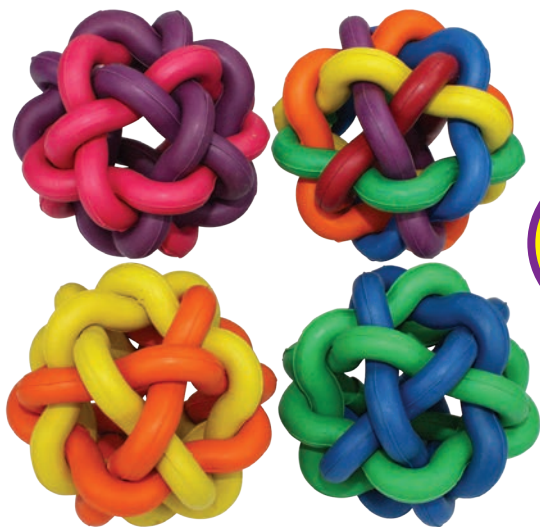

**BEST
SELLER!**

**NOBBLY WOBBLY® -
INTERWOVEN RUBBER BALL**

51023 - ASSORTED COLORS 3"
51020 - ASSORTED COLORS 4"
51021 - ASSORTED COLORS WITH BELL 4"