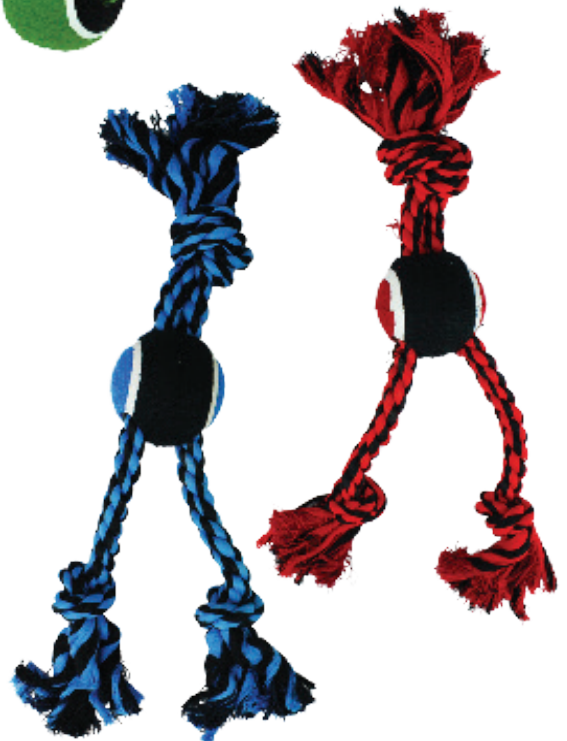

3-KNOT ROPE TUG WITH TENNIS BALL - ASSORTED TEXTURES

29551 - ASSORTED COLORS 14"