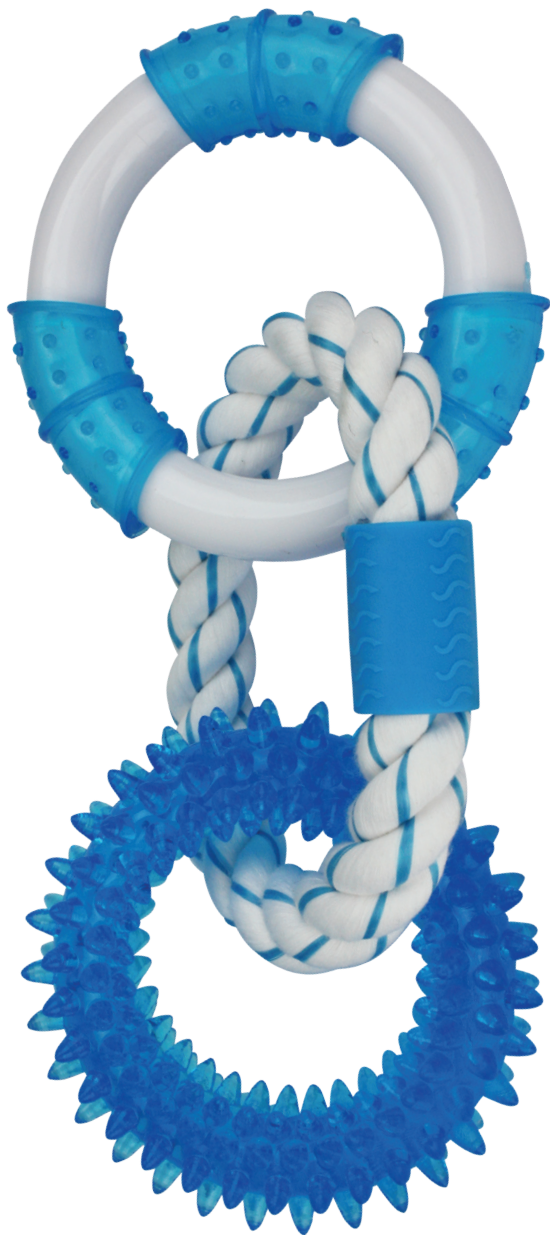

34804 - ASSORTMENT 9.5"

NEW!

**AROMADOG™ MATURE FLEECE -
OUR SMALLEST AROMA DOG AND SQUEAKS**

34800 - ASSORTMENT 6"

Canine Clean™ & Feline Clean™

Canine Clean™ and Feline Clean™ products are peppermint-infused toys designed to satisfy a pet's natural chewing instinct. These toys help to enhance dental health by massaging gums, assist in removing tartar and freshening breath. Feline Clean™ has catnip to stimulate playful behavior and has multiple textures to encourage healthy play. The Canine Clean™ toys for dogs with rope can even help to floss teeth.