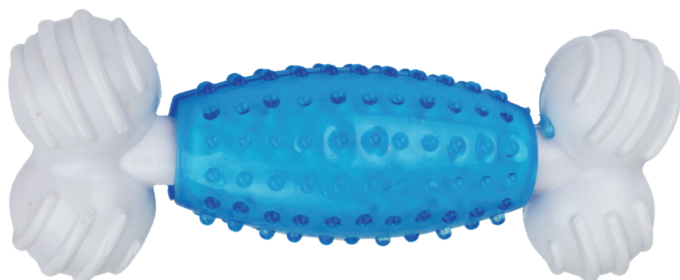

**CANINE CLEAN™ PEPPERMINT BONE -
RUBBER AND NYLON**

51150 - 5"