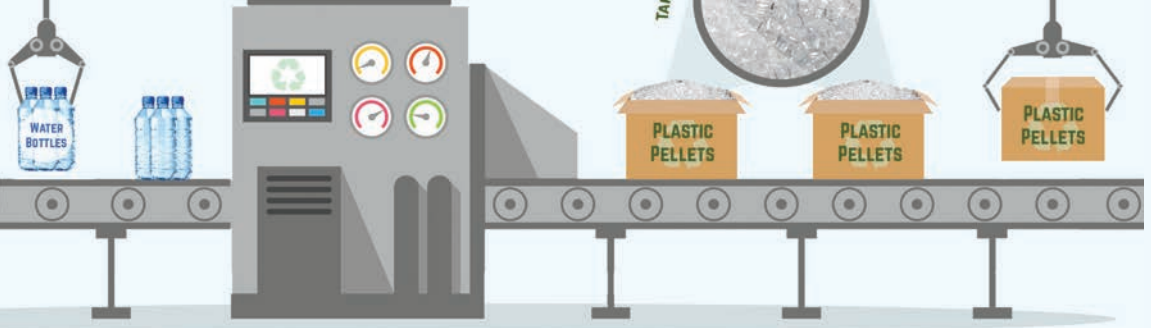

DID YOU KNOW?

EACH YEAR, OVER 10 MILLION TONS OF PLASTIC WASTE IS DUMPED INTO THE OCEANS, BUT WE CAN HELP.

multipet

EACH WATER BOTTLE IS CRUSHED DOWN AND PROCESSED INTO SMALL PLASTIC PELLETS. THESE RECYCLED PELLETS ARE THEN TURNED INTO A SOFT, THREAD-LIKE MATERIAL THAT CREATES THE TOY FABRIC AND STUFFING.

MULTIPET IS DEDICATED TO SUSTAINABILITY AND THE PRESERVATION OF THE ENVIRONMENT. BY USING RECYCLED WATER BOTTLES, WE CAN CREATE THE PLUSH FABRIC AND INNER STUFFING THAT MAKE UP MOST OF OUR PLUSH TOYS FOR YOUR FURRY FRIEND.