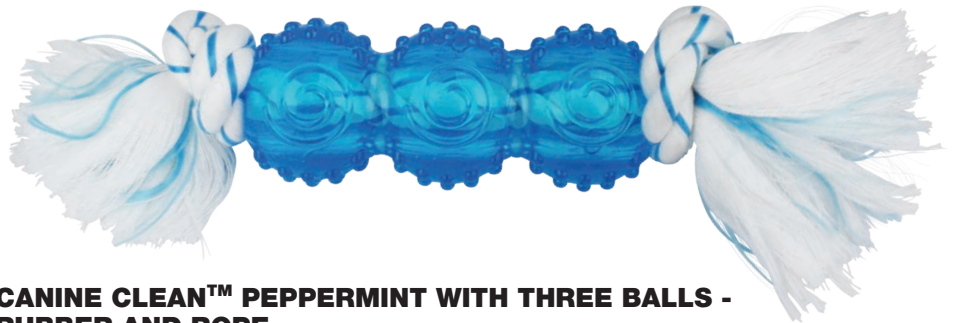

**CANINE CLEAN™ PEPPERMINT RUBBER TUBE -
RUBBER AND ROPE**

51151 - 6"