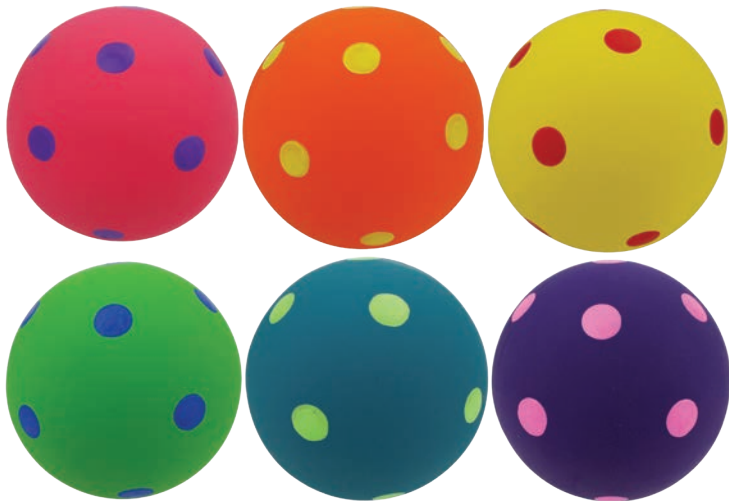

POLKA DOT BALLS - STUFFED LATEX TOY - SQUEAKS
61150 - ASSORTED COLORS 4"

NEW!