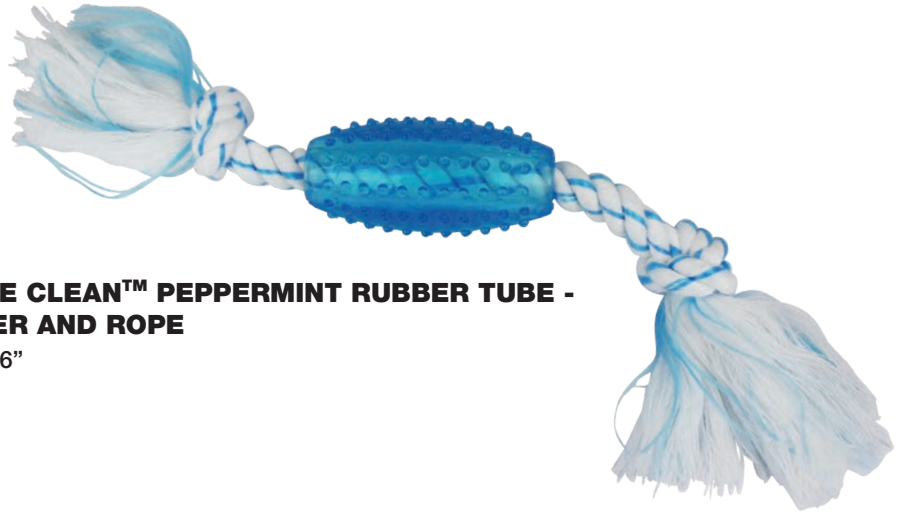

**CANINE CLEAN™ PEPPERMINT RUBBER TUBE -
RUBBER AND ROPE**

51151 - 6"