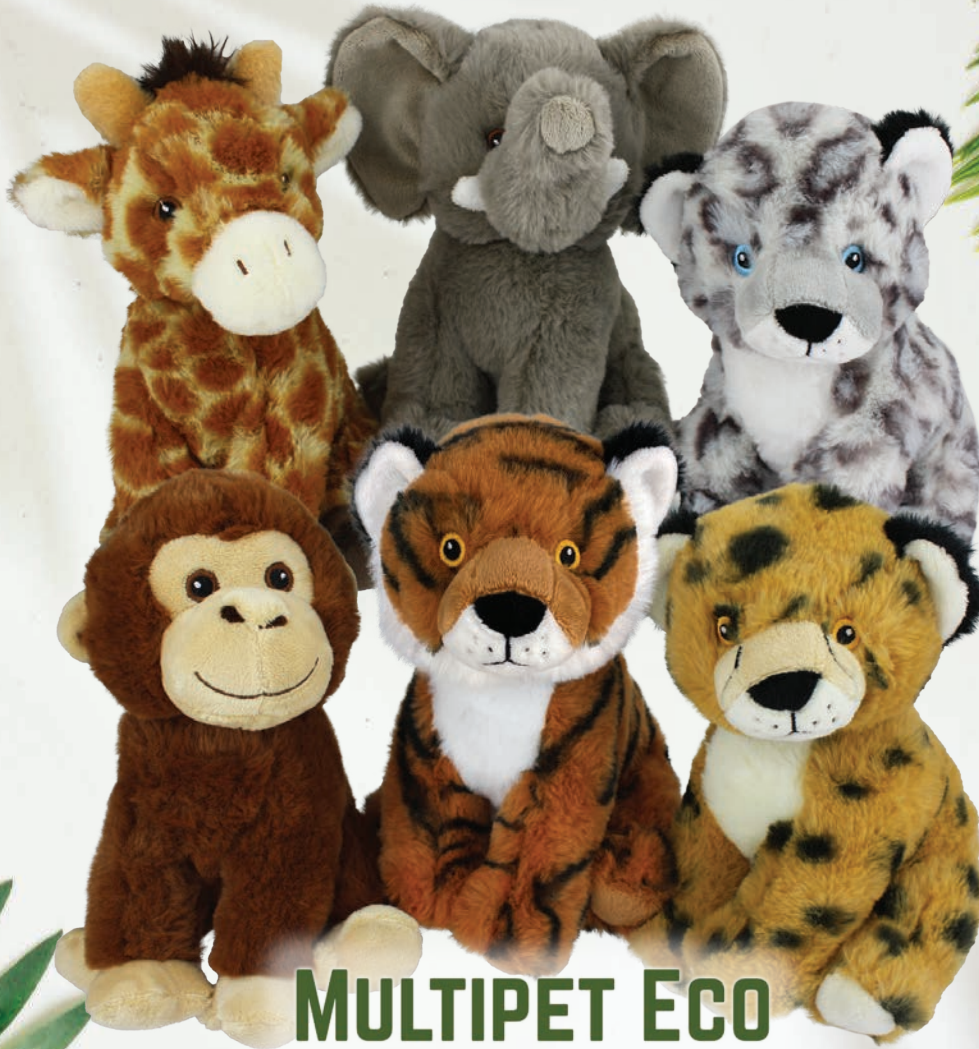

MULTIPET ECO SAFARI ANIMALS

55105 - ASSORTMENT

PLUSH FABRIC MADE OF RECYCLED WATER BOTTLES!

AVAILABLE IN GIRAFFE, ELEPHANT, SNOW LEOPARD,
MONKEY, TIGER, AND CHEETAH

WE MAKE PLASTIC FANTASTIC!

By manufacturing products using recycled materials, we assure that the future remains the pet-friendly playground it's supposed to be. When you purchase a Multipet Eco toy for your pet, you could be saving up to 12 plastic bottles from being sent to a landfill. The plush fabric and inner stuffing in your Multipet Eco toy is made from 100% recycled material and meets the Global Recycled Standard.