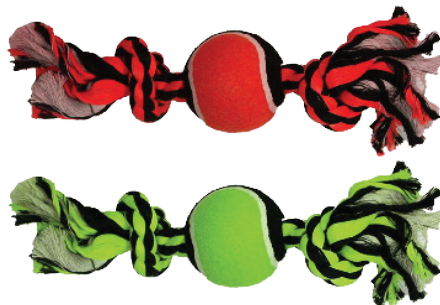

ROPE TUG WITH 2 DANGLES - GOOD FOR MULTIPLE DOGS

29517 - ASSORTED COLORS 15"
29522 - ASSORTED COLORS 20"

3-KNOT ROPE - STRONG INTERACTIVE PLAY

29515 - ASSORTED COLORS 15"

ROPE TUG WITH BRAIDED STICK - GREAT FOR TUG AND FETCH

29516 - ASSORTED COLORS 16.5"

NUTS FOR KNOTS™ BALL - FOR SMALL TO LARGE BREEDS

29001 - ASSORTED COLORS 2.5"
29002 - ASSORTED COLORS 4"
29003 - ASSORTED COLORS 5"

2-KNOT ROPE WITH TENNIS BALL - WITH TENNIS BALL FOR ADDED FUN