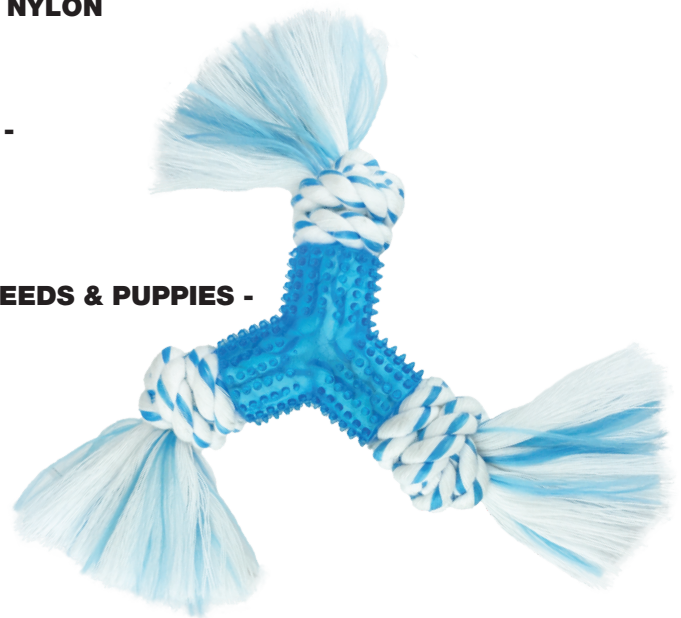

**CANINE CLEAN™ SMALL BREEDS & PUPPIES -
PEPPERMINT TUBE WITH ROPE -
RUBBER AND ROPE**
51651 - 6.5"