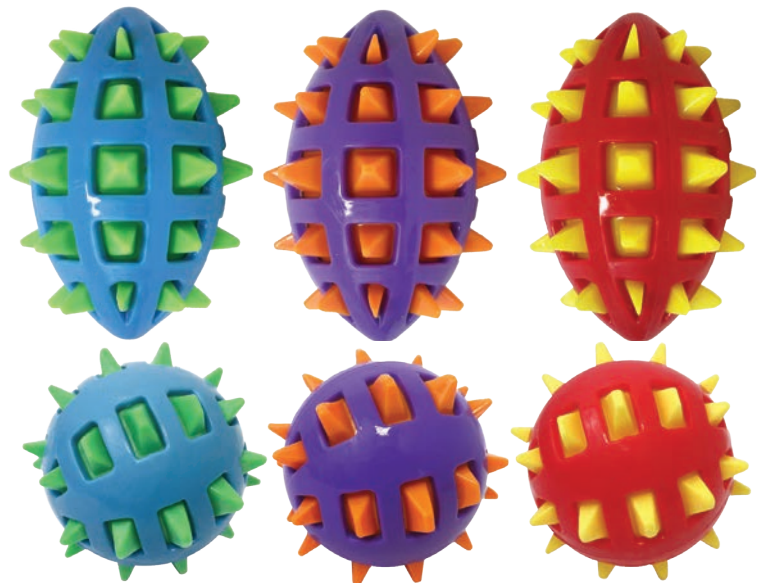

61470 - ASSORTED COLORS 14"

NEW!

**DEEP SEA TEETHERS -
SQUEAKY RUBBER SEA CREATURES
HELPS WITH MASSAGING GUMS**

51106 - ASSORTMENT 6"
Turtle, Starfish and Crab

**HARVESTERS -
SQUEAKY RUBBER VEGETABLE SHAPES**

51440 - ASSORTMENT 5.5"
Eggplant, Carrot, and Corn

**SPIKE BALLS -
RUBBER, SQUEAKY, FLOATING TOY**

51490 - BALL ASSORTED COLORS 4.5"
51491 - FOOTBALL ASSORTED COLORS 5"

**BEST
SELLER!**

**NOBBLY WOBBLY® -
INTERWOVEN RUBBER BALL**