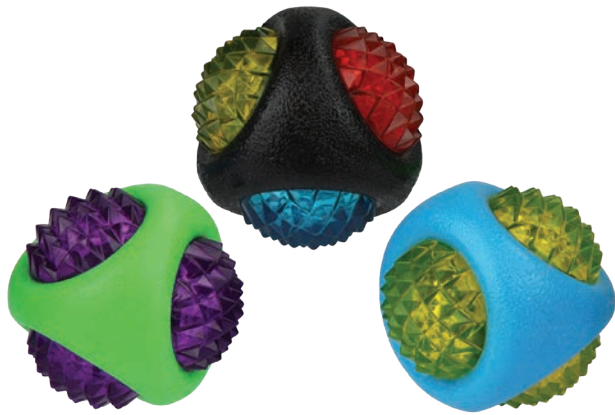

DOGLUCENT RUBBER DENTAL DIAMOND BALL - LIGHTS UP! - HELPS MASSAGE GUMS

51131 - ASSORTED COLORS 3" *Contains Batteries