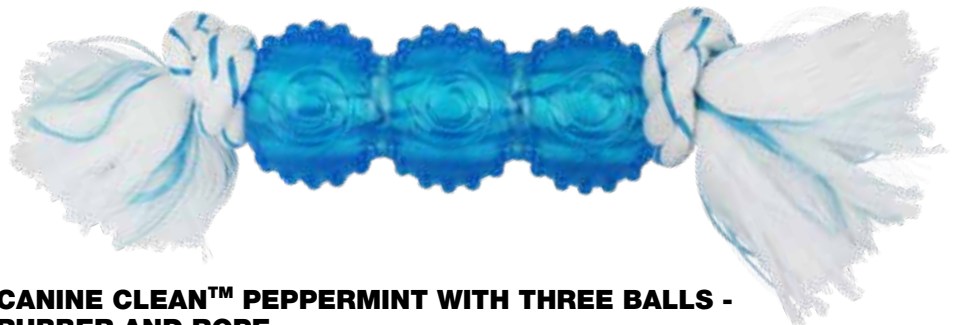

**CANINE CLEAN™ PEPPERMINT WITH THREE BALLS -
RUBBER AND ROPE**

51154 - 6.5"