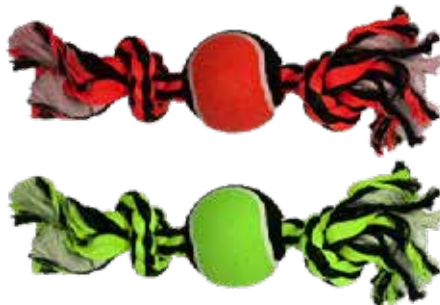

2-KNOT ROPE WITH TENNIS BALL - WITH TENNIS BALL FOR ADDED FUN

29510 - ASSORTED COLORS 10.5"