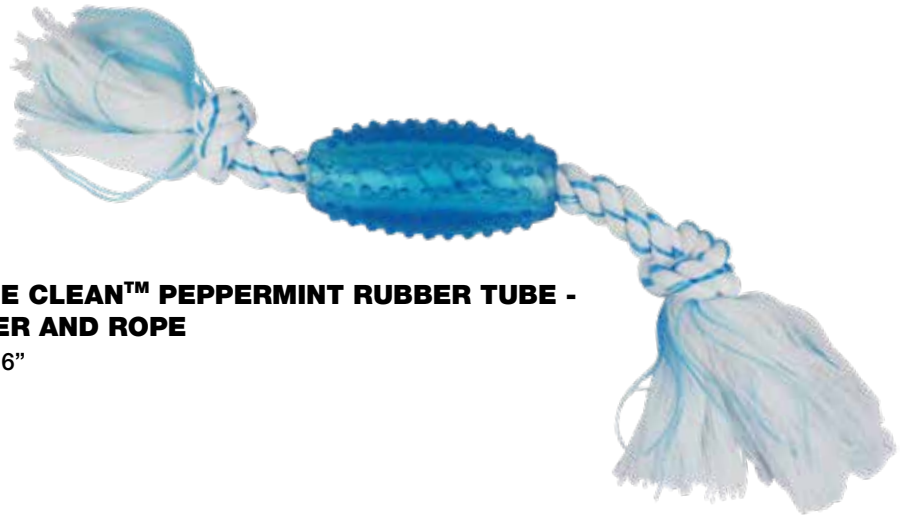

**CANINE CLEAN™ PEPPERMINT RUBBER TUBE -
RUBBER AND ROPE**

51151 - 6"