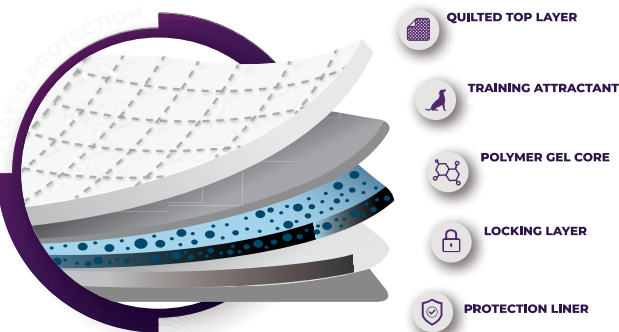

Training Pads

NEW! TRAINING PADS - SUPER ABSORBENT PADS WITH 5 LAYERS OF PROTECTION!

- 68670 - GRAY 22" x 22" 50pk
- 68671 - GRAY 22" x 22" 100pk
- 68672 - GRAY 22" x 22" 30pk
- 68673 - GRAY 28" x 30" 30pk

Our new Multipet® Care Training Pads were created with pets and their humans in mind. Now you can keep your pet's environment clean while maintaining the style of your home!