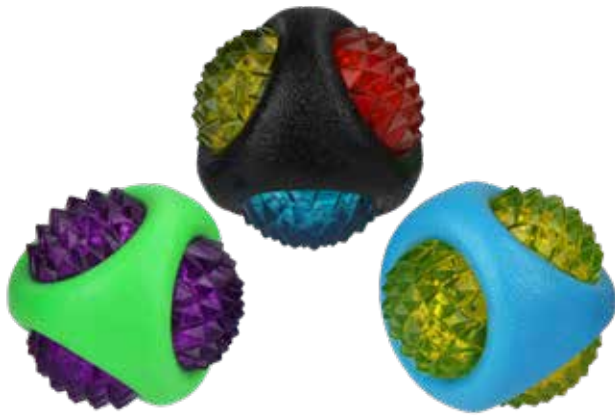

DOGLUCENT RUBBER DENTAL DIAMOND BALL - LIGHTS UP! - HELPS MASSAGE GUMS

51131 - ASSORTED COLORS 3" *Contains Batteries