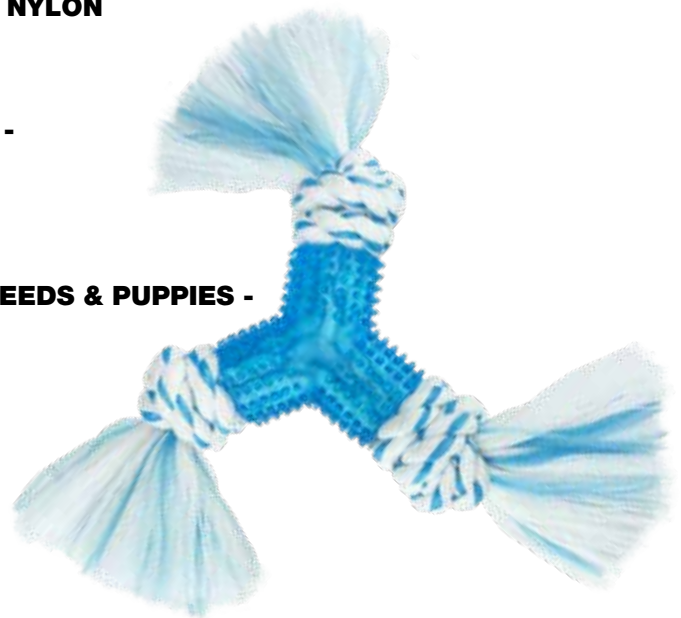

**CANINE CLEAN™ SMALL BREEDS & PUPPIES -
PEPPERMINT TUBE WITH ROPE -
RUBBER AND ROPE**
51651 - 6.5"