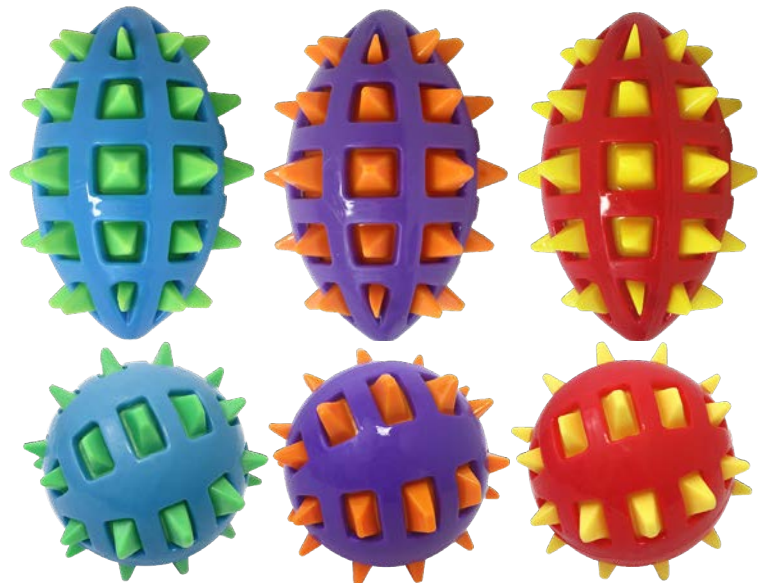

51380 - ASSORTED COLORS 13"

SHIPS IN ASSORTED COLORS SHOWN BELOW

Our new Tug-a-Paw rope tug combines durable rubber with colorful rope to create the perfect tug-o-war toy! Available in assorted colors, your pup is bound to give this toy two paws up!

DEEP SEA TEETHERS - SQUEAKY RUBBER SEA CREATURES HELPS WITH MASSAGING GUMS

51106 - ASSORTMENT 6"
Turtle, Starfish and Crab

HARVESTERS - SQUEAKY RUBBER VEGETABLE SHAPES

51440 - ASSORTMENT 5.5"
Eggplant, Carrot, and Corn