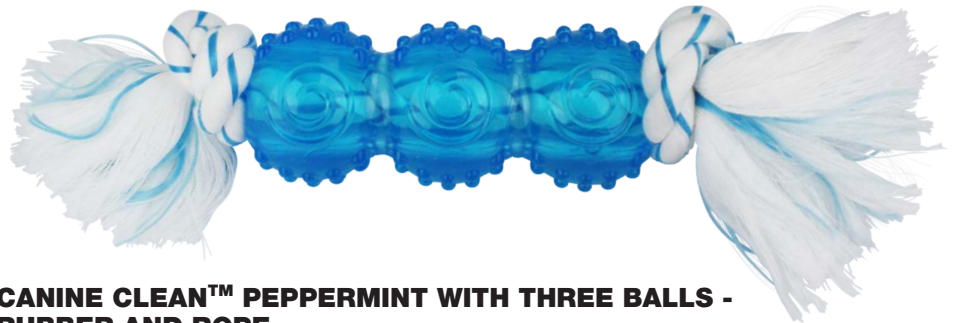

51154 - 6.5"

**FELINE CLEAN™ PEPPERMINT -
WITH CATNIP HELPS MASSAGES GUMS**
20800 - ASSORTMENT 6"

Butterfly, Goldfish, Bird, and Mouse

Canine Clean™ SMALL BREEDS & PUPPIES

Our line of Canine Clean™ products for small breeds and puppies are peppermint-infused toys designed to help with those early months of teething! These toys not only satisfy a pet's natural chewing instinct, but help to enhance dental health by massaging gums, assist in removing tartar and freshening breath.