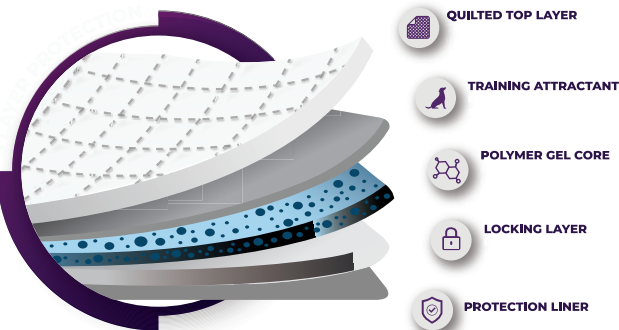

Training Pads

multipet **care**

NEW! TRAINING PADS - SUPER ABSORBENT PADS WITH 5 LAYERS OF PROTECTION!

- 68670 - GRAY 22" x 22" 50pk
- 68671 - GRAY 22" x 22" 100pk
- 68672 - GRAY 22" x 22" 30pk
- 68673 - GRAY 28" x 30" 30pk

Our new MultiPet® Care Training Pads were created with pets and their humans in mind. Now you can keep your pet's environment clean while maintaining the style of your home!