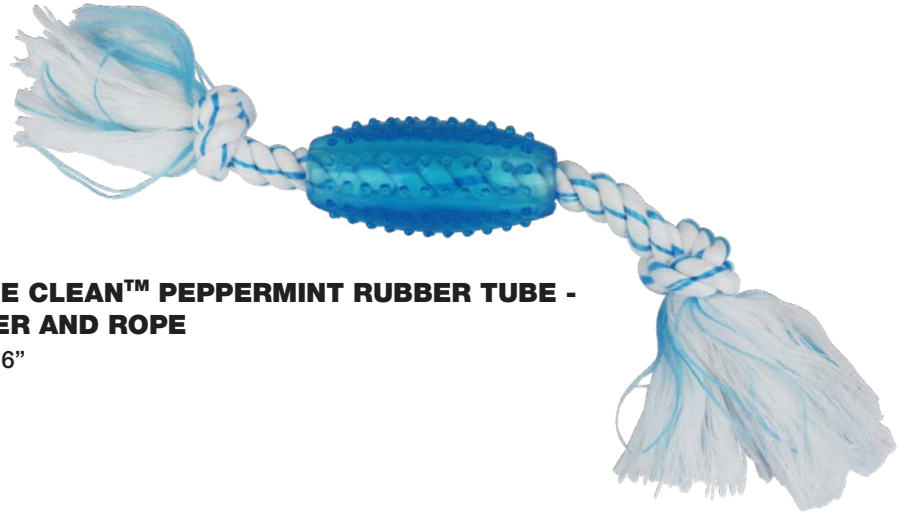

**CANINE CLEAN™ PEPPERMINT RUBBER TUBE -
RUBBER AND ROPE**

51151 - 6"