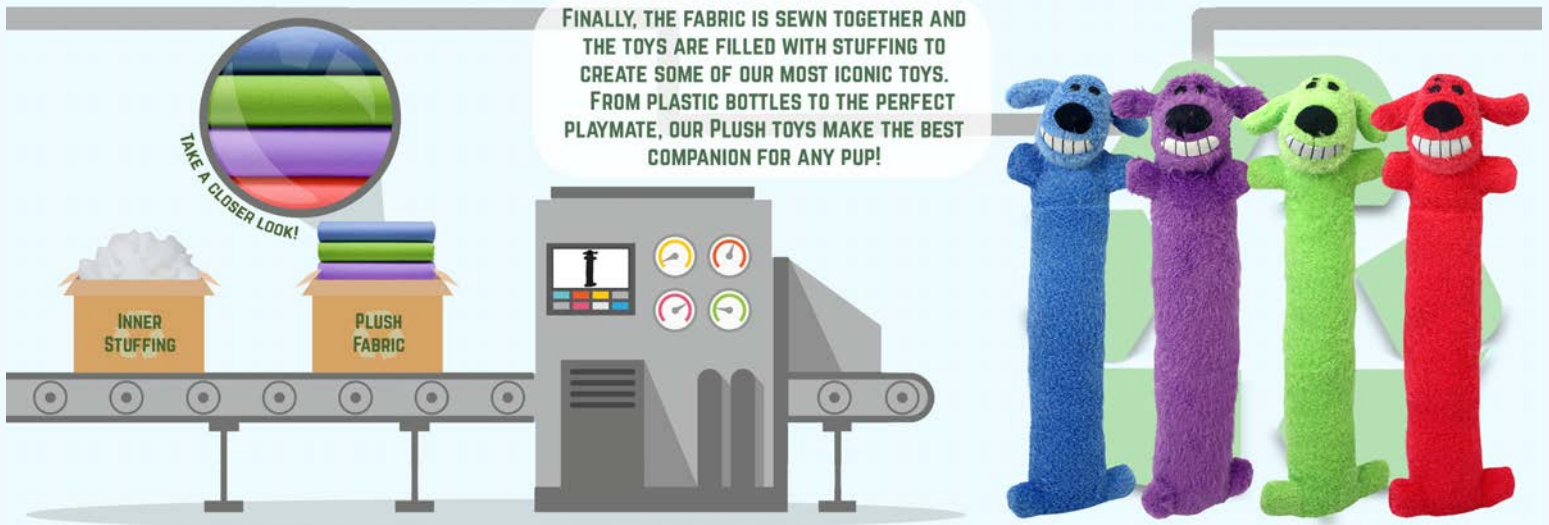

FINALLY, THE FABRIC IS SEWN TOGETHER AND THE TOYS ARE FILLED WITH STUFFING TO CREATE SOME OF OUR MOST ICONIC TOYS. FROM PLASTIC BOTTLES TO THE PERFECT PLAYMATE, OUR PLUSH TOYS MAKE THE BEST COMPANION FOR ANY PUP!

We make plastic fantastic!

Multipet International, Inc. is committed to sustainability and the preservation of the environment. We understand that Earth's resources won't last forever, which is why we look for new solutions to create meaningful and sustained change. By manufacturing products using recycled materials, we assure that the future remains the pet-friendly playground it's supposed to be.