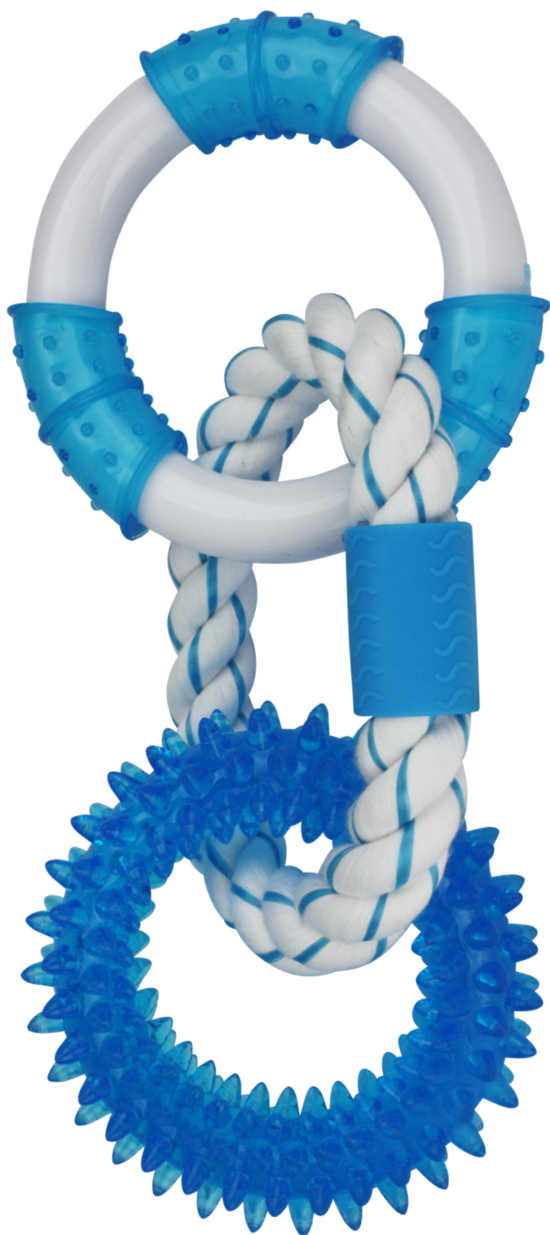

34804 - ASSORTMENT 9.5"

AROMADOG™ MATURE FLEECE -
OUR SMALLEST AROMA DOG AND SQUEAKS

34800 - ASSORTMENT 6"

Canine Clean™ & Feline Clean™

Canine Clean™ and Feline Clean™ products are peppermint-infused toys designed to satisfy a pet's natural chewing instinct. These toys help to enhance dental health by massaging gums, assist in removing tartar and freshening breath. Feline Clean™ has catnip to stimulate playful behavior and has multiple textures to encourage healthy play. The Canine Clean™ toys for dogs with rope can even help to floss teeth.