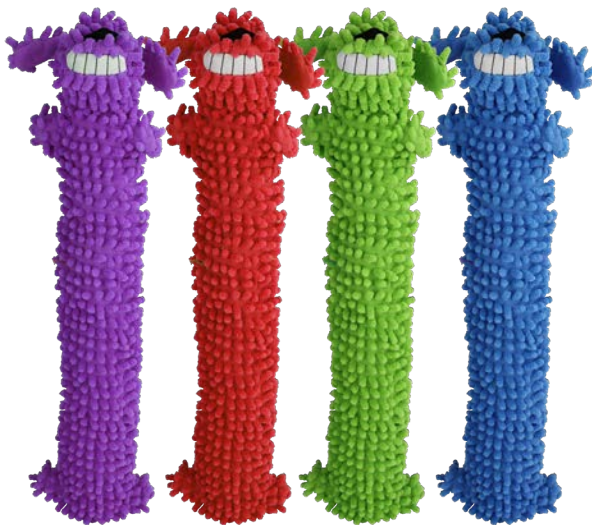

LOOfA DOG®

LOOfA Dog® is one of our most celebrated dog toys. For over two decades, this beloved toy has found its way into homes around the world. The big smile and one raised eyebrow are its signature look.

ALL STANDARD LOOfA® DOGS
SHIP IN ASSORTED COLORS SHOWN BELOW

LOOfA DOG® THE ORIGINAL - WITH SQUEAKER

47711 - 6" 47712 - 12"
47718 - 18" 47744 - 24"

**LOOfA DOG® FLOPPY -
MOPPY TEXTURE WITH SQUEAKER**
27524 - 12" 27525 - 18"