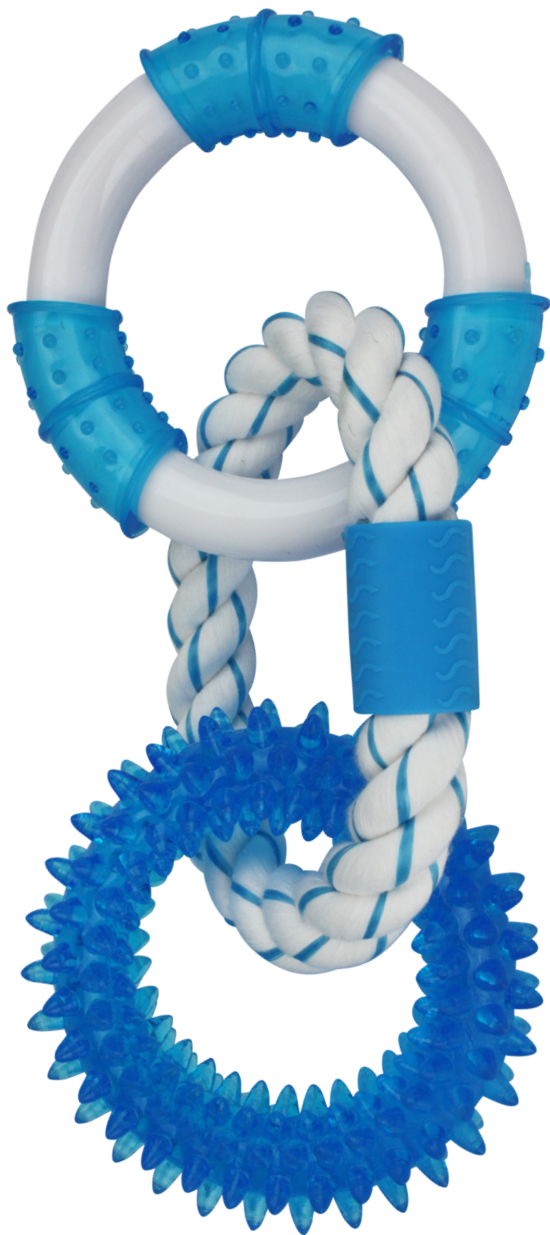

Canine Clean™ & Feline Clean™

Canine Clean™ and Feline Clean™ products are peppermint-infused toys designed to satisfy a pet's natural chewing instinct. These toys help to enhance dental health by massaging gums, assist in removing tartar and freshening breath. Feline Clean™ has catnip to stimulate playful behavior and has multiple textures to encourage healthy play. The Canine Clean™ toys for dogs with rope can even help to floss teeth.

CANINE CLEAN™ PEPPERMINT WITH THREE RINGS -
RUBBER, NYLON, AND ROPE
HELPS MASSAGE GUMS - GREAT FOR TEETHING

51155 - 11"