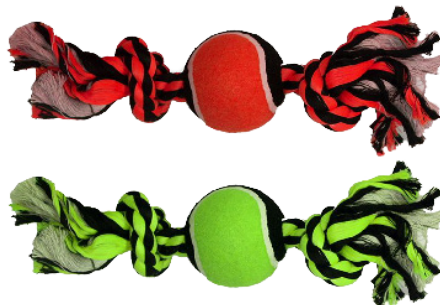

2-KNOT ROPE WITH TENNIS BALL - WITH TENNIS BALL FOR ADDED FUN

29510 - ASSORTED COLORS 10.5"