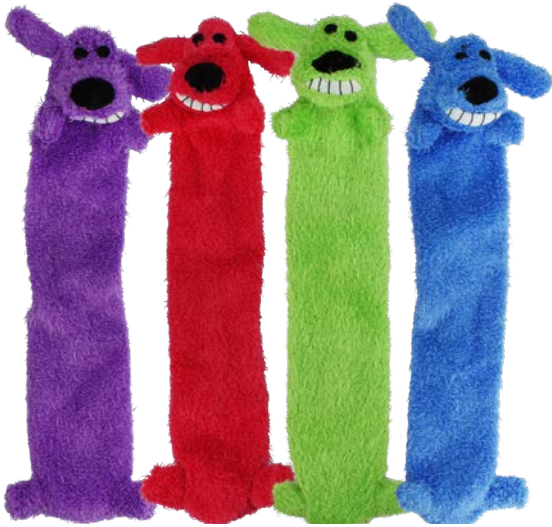

**LOOFA DOG® LIGHT WEIGHT -
NO STUFFING WITH SQUEAKER**

47740 - 12"