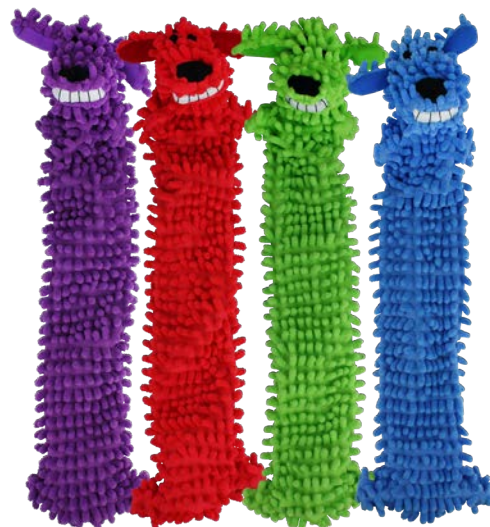

# LOOfA DOG<sup>®</sup>

LOOfA Dog<sup>®</sup> is one of our most celebrated dog toys. For over two decades, this beloved toy has found its way into homes around the world. The big smile and one raised eyebrow are its signature look.

## LOOfA DOG<sup>®</sup> THE ORIGINAL - WITH SQUEAKER

47711 - 6"      47712 - 12"  
47718 - 18"    47744 - 24"

**LOOfA DOG<sup>®</sup> FLOPPY -  
MOPPY TEXTURE WITH SQUEAKER**  
27524 - 12"    27525 - 18"