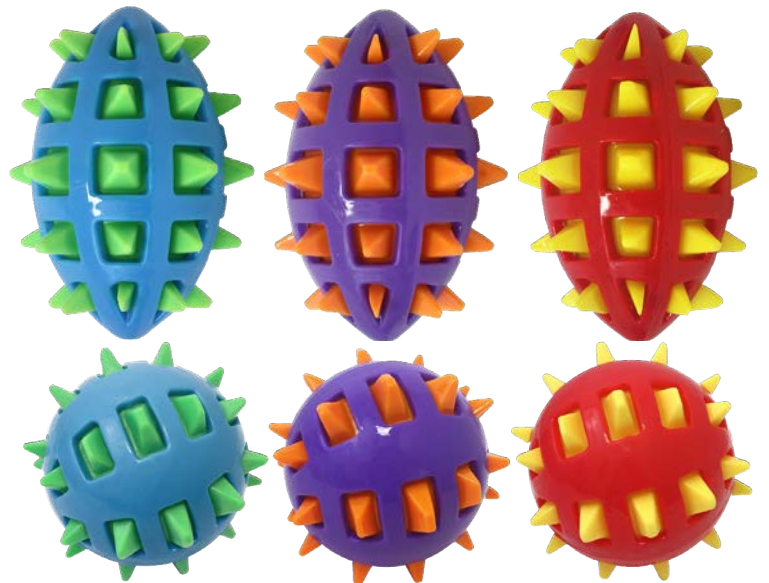

# RUFF ENUFF

**NEW!**

**TUG-A-PAW WITH ROPE - DURABLE RUBBER, PERFECT FOR TUG-O-WAR**

51380 - ASSORTED COLORS 13"

SHIPS IN ASSORTED COLORS SHOWN BELOW

Our new Tug-a-Paw rope tug combines durable rubber with colorful rope to create the perfect tug-o-war toy! Available in assorted colors, your pup is bound to give this toy two paws up!

**DEEP SEA TEETHERS - SQUEAKY RUBBER SEA CREATURES HELPS WITH MASSAGING GUMS**

51106 - ASSORTMENT 6"  
Turtle, Starfish and Crab

**HARVESTERS - SQUEAKY RUBBER VEGETABLE SHAPES**

51440 - ASSORTMENT 5.5"  
Eggplant, Carrot, and Corn