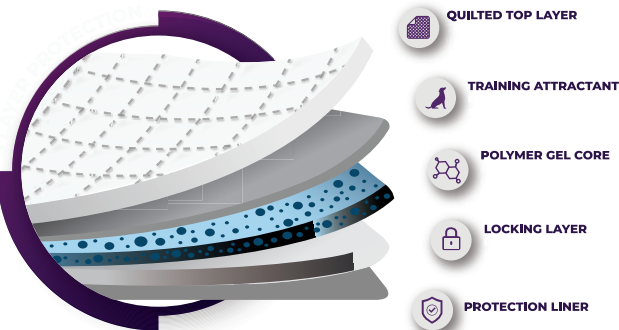

Training Pads

multipet *care*

NEW! TRAINING PADS - SUPER ABSORBENT PADS WITH 5 LAYERS OF PROTECTION!

- 68670 - GRAY 22" x 22" 50pk
- 68671 - GRAY 22" x 22" 100pk
- 68672 - GRAY 22" x 22" 30pk
- 68673 - GRAY 28" x 30" 30pk

Our new Multipet® Care Training Pads were created with pets and their humans in mind. Now you can keep your pet's environment clean while maintaining the style of your home!