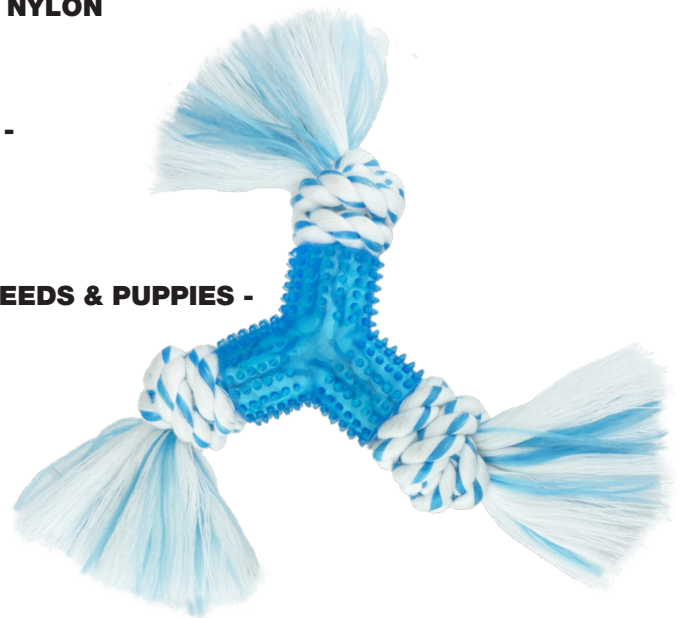

**CANINE CLEAN™ SMALL BREEDS & PUPPIES -
PEPPERMINT TUBE WITH ROPE -
RUBBER AND ROPE**
51651 - 6.5"