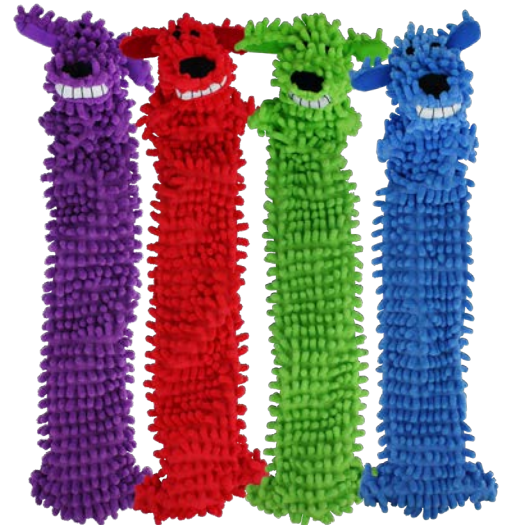

LOOfA DOG®

LOOfA Dog® is one of our most celebrated dog toys. For over two decades, this beloved toy has found its way into homes around the world. The big smile and one raised eyebrow are its signature look.

ALL STANDARD LOOfA® DOGS
SHIP IN ASSORTED COLORS SHOWN BELOW

LOOfA DOG® THE ORIGINAL - WITH SQUEAKER

47711 - 6" 47712 - 12"
47718 - 18" 47744 - 24"

**LOOfA DOG® FLOPPY -
MOPPY TEXTURE WITH SQUEAKER**
27524 - 12" 27525 - 18"

**LOOfA DOG® FLOPPY LIGHT WEIGHT -
NO STUFFING WITH SQUEAKER**
27483 - 12" 27484 - 18"

**LOOfA DOG® ROPE BODY -
ROPE AND PLUSH WITH SQUEAKER**
47985 - 11"

**BEST
SELLER!**

**LOOFA DOG® LATEX -
SOFT STUFFED LATEX WITH SQUEAKER**