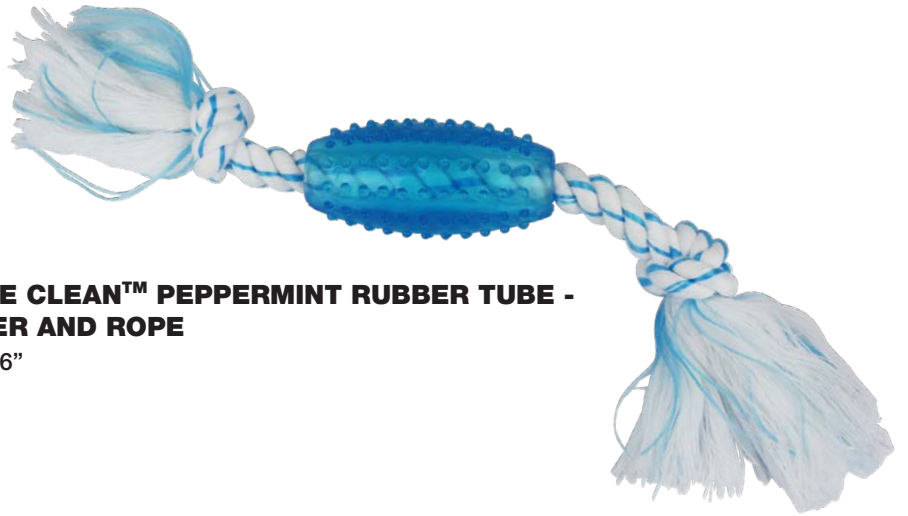

CANINE CLEAN™ PEPPERMINT RUBBER TUBE - RUBBER AND ROPE

51151 - 6"