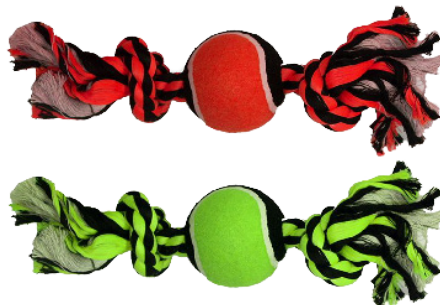

ROPE TUG WITH 2 DANGLES - GOOD FOR MULTIPLE DOGS

29517 - ASSORTED COLORS 15"
29522 - ASSORTED COLORS 20"

3-KNOT ROPE - STRONG INTERACTIVE PLAY

29515 - ASSORTED COLORS 15"

ROPE TUG WITH BRAIDED STICK - GREAT FOR TUG AND FETCH

29516 - ASSORTED COLORS 16.5"

NUTS FOR KNOTS™ BALL - FOR SMALL TO LARGE BREEDS

29001 - ASSORTED COLORS 2.5"
29002 - ASSORTED COLORS 4"
29003 - ASSORTED COLORS 5"

2-KNOT ROPE WITH TENNIS BALL - WITH TENNIS BALL FOR ADDED FUN