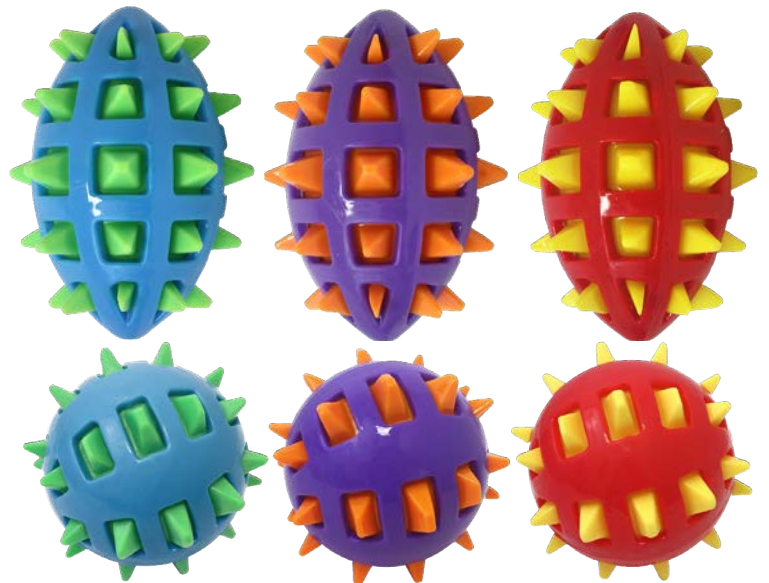

51380 - ASSORTED COLORS 13"

SHIPS IN ASSORTED COLORS SHOWN BELOW

Our new Tug-a-Paw rope tug combines durable rubber with colorful rope to create the perfect tug-o-war toy! Available in assorted colors, your pup is bound to give this toy two paws up!

DEEP SEA TEETHERS - SQUEAKY RUBBER SEA CREATURES HELPS WITH MASSAGING GUMS

51106 - ASSORTMENT 6"
Turtle, Starfish and Crab

HARVESTERS - SQUEAKY RUBBER VEGETABLE SHAPES

51440 - ASSORTMENT 5.5"
Eggplant, Carrot, and Corn