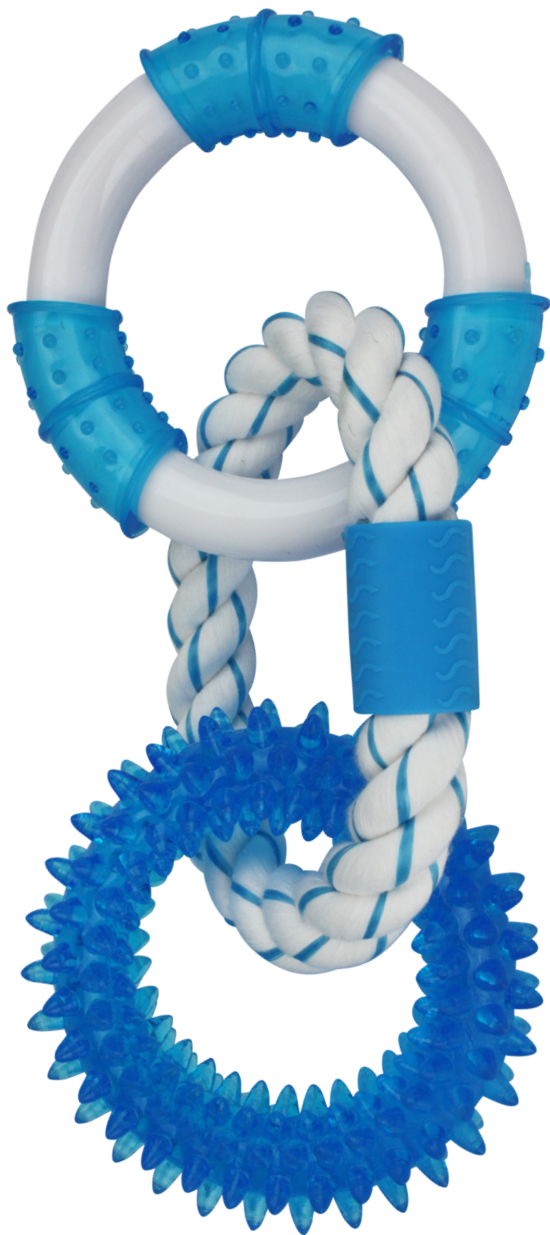

34804 - ASSORTMENT 9.5"

AROMADOG™ MATURE FLEECE - OUR SMALLEST AROMA DOG AND SQUEAKS

34800 - ASSORTMENT 6"

Canine Clean™ & Feline Clean™

Canine Clean™ and Feline Clean™ products are peppermint-infused toys designed to satisfy a pet's natural chewing instinct. These toys help to enhance dental health by massaging gums, assist in removing tartar and freshening breath. Feline Clean™ has catnip to stimulate playful behavior and has multiple textures to encourage healthy play. The Canine Clean™ toys for dogs with rope can even help to floss teeth.