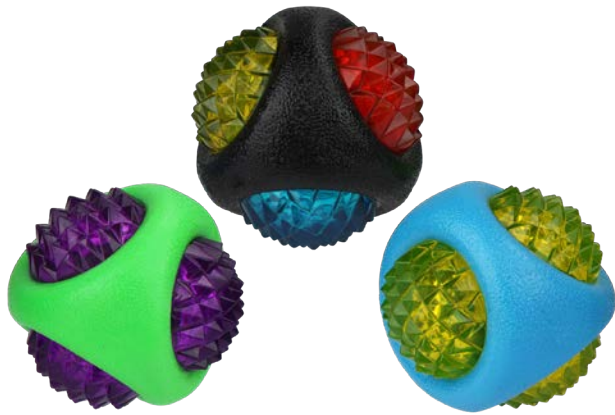

DOGLUCENT RUBBER DENTAL DIAMOND BALL - LIGHTS UP! - HELPS MASSAGE GUMS

51131 - ASSORTED COLORS 3" *Contains Batteries