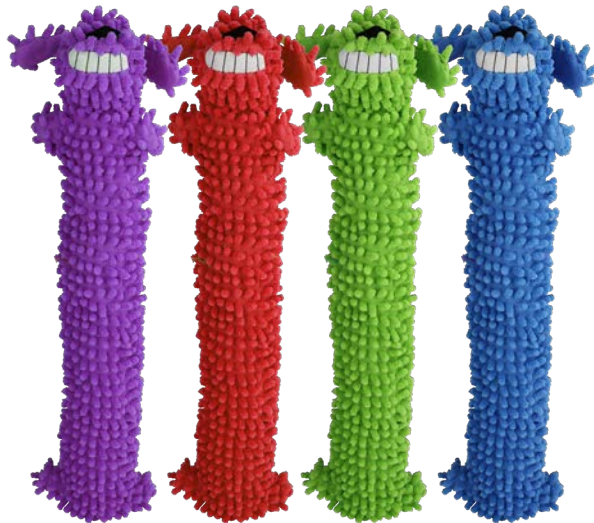

LOOfA DOG®

LOOfA Dog® is one of our most celebrated dog toys. For over two decades, this beloved toy has found its way into homes around the world. The big smile and one raised eyebrow are its signature look.

ALL STANDARD LOOfA® DOGS
SHIP IN ASSORTED COLORS SHOWN BELOW

LOOfA DOG® THE ORIGINAL - WITH SQUEAKER

47711 - 6" 47712 - 12"
47718 - 18" 47744 - 24"

**LOOfA DOG® FLOPPY -
MOPPY TEXTURE WITH SQUEAKER**
27524 - 12" 27525 - 18"