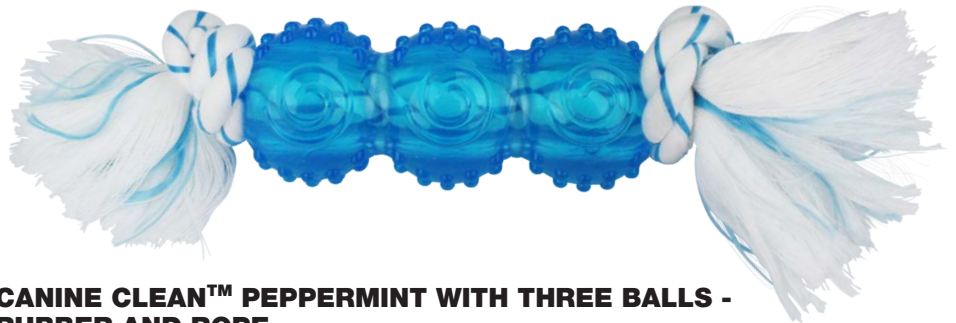

CANINE CLEAN™ PEPPERMINT WITH THREE BALLS - RUBBER AND ROPE

51154 - 6.5"